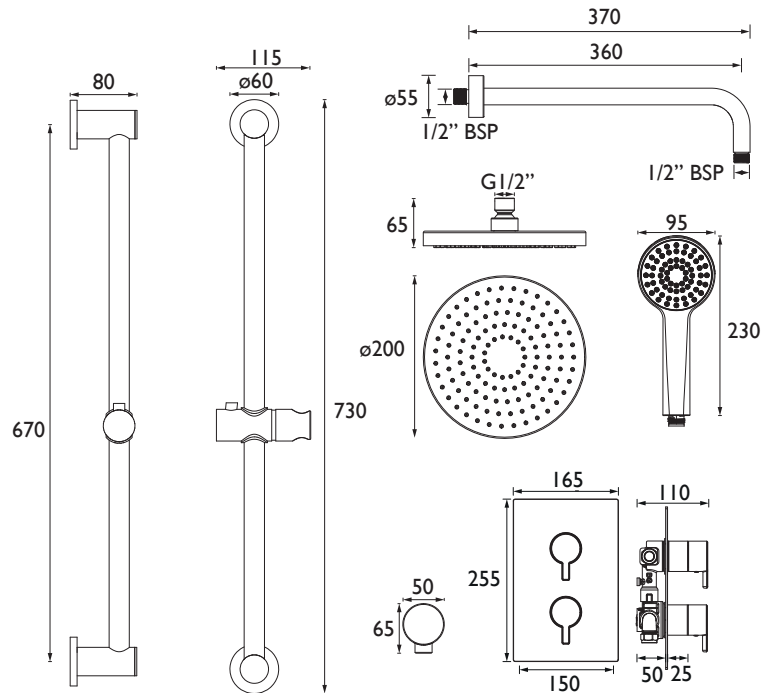

SDACDUAL03

DARTMOUTH Shower Range

Dartmouth Concealed 2 Outlet 2 Handle Thermostatic Valve with Fixed Head and Flexible Kit Matt Black

Specification

Finish/Colour:	Black
Main Construction Material:	Brass
No of Controls:	2
Shower Type:	Dual Control
Shower Head Type:	Fixed Head & Multi-Function Handset
Shower Kit:	Adjustable Riser with Fixed Head
Valve/Cartridge Type:	40mm Single Lever Cartridge
Maximum Hot Water Supply Temperature °C:	65
Plumbing System Suitability:	Suitable for all plumbing systems, ideally balanced
Minimum Dynamic Pressure (bar):	0.2
Maximum Dynamic Pressure (bar):	5
Maximum Static Pressure (bar):	10
Connection Inlet:	15mm Compression
Connection Outlet:	G 1/2"
Isolation Valve Included:	No
Check Valve Included:	Yes

Features:

- This shower pack contains a Dartmouth shower valve with a 200mm round shower head and wall arm; an adjustable riser shower kit with a multi-function handset, hose and wall outlet
- Two outlets recessed valve option with dual controls for separate flow and temperature adjustability
- Thermostatic temperature control and automatic stop prevent surges of hot or cold water
- Smallest recessed valve on the market which has been designed to fit into a 35mm deep cavity space
- 15mm inlet connection

Product Certifications:

Additional Information:

Dimensions (measurements in mm)

Flow Rates (l/min)

System Pressure (bar)	0.2	0.5	1	2	3	5
Through Handset (mixed)	3.4	5.4	8	11.8	14.7	19.5
Through Fixed Head (mixed)	6.2	9.8	14.3	20.6	25.5	33.1