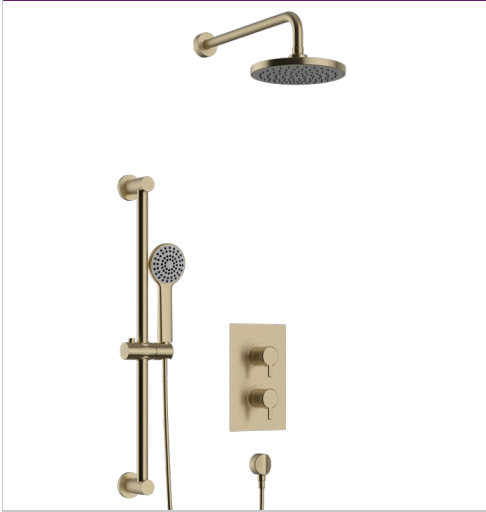

SDACDUAL02

DARTMOUTH Shower Range

Dartmouth Concealed 2 Outlet 2 Handle Thermostatic Valve with Fixed Head and Flexible Kit Brushed Brass

Features:

- This shower pack contains a Dartmouth shower valve with a 200mm round shower head and wall arm; an adjustable riser shower kit with a multi-function handset, hose and wall outlet
- Two outlets recessed valve option with dual controls for separate flow and temperature adjustability
- Thermostatic temperature control and automatic stop prevent surges of hot or cold water
- Smallest recessed valve on the market which has been designed to fit into a 35mm deep cavity space
- 15mm inlet connection

Product Certifications:

Additional Information:

Specification

Finish/Colour:	Brushed Brass
Main Construction Material:	Brass
No of Controls:	2
Shower Type:	Dual Control
Shower Head Type:	Fixed Head & Multi-Function Handset
Shower Kit:	Adjustable Riser with Fixed Head
Valve/Cartridge Type:	40mm Single Lever Cartridge
Maximum Hot Water Supply Temperature °C:	65
Plumbing System Suitability:	Suitable for all plumbing systems, ideally balanced
Minimum Dynamic Pressure (bar):	0.2
Maximum Dynamic Pressure (bar):	5
Maximum Static Pressure (bar):	10
Connection Inlet:	15mm Compression
Connection Outlet:	G 1/2"
Isolation Valve Included:	No
Check Valve Included:	Yes