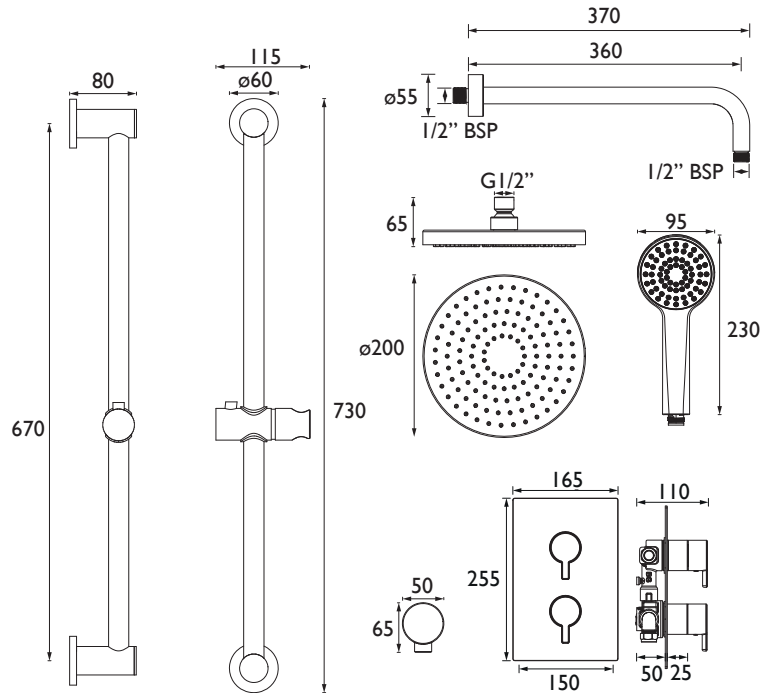

SDACDUAL02

DARTMOUTH Shower Range

Dartmouth Concealed 2 Outlet 2 Handle Thermostatic Valve with Fixed Head and Flexible Kit Brushed Brass

Features:

- This shower pack contains a Dartmouth shower valve with a 200mm round shower head and wall arm; an adjustable riser shower kit with a multi-function handset, hose and wall outlet
- Two outlets recessed valve option with dual controls for separate flow and temperature adjustability
- Thermostatic temperature control and automatic stop prevent surges of hot or cold water
- Smallest recessed valve on the market which has been designed to fit into a 35mm deep cavity space
- 15mm inlet connection

Product Certifications:

Additional Information:

Specification

Finish/Colour:	Brushed Brass
Main Construction Material:	Brass
No of Controls:	2
Shower Type:	Dual Control
Shower Head Type:	Fixed Head & Multi-Function Handset
Shower Kit:	Adjustable Riser with Fixed Head
Valve/Cartridge Type:	40mm Single Lever Cartridge
Maximum Hot Water Supply Temperature °C:	65
Plumbing System Suitability:	Suitable for all plumbing systems, ideally balanced
Minimum Dynamic Pressure (bar):	0.2
Maximum Dynamic Pressure (bar):	5
Maximum Static Pressure (bar):	10
Connection Inlet:	15mm Compression
Connection Outlet:	G 1/2"
Isolation Valve Included:	No
Check Valve Included:	Yes

Dimensions (measurements in mm)

Flow Rates (l/min)

System Pressure (bar)	0.2	0.5	1	2	3	5
Through Handset (mixed)	3.4	5.4	8	11.8	14.7	19.5
Through Fixed Head (mixed)	6.2	9.8	14.3	20.6	25.5	33.1

TECHNICAL DATA SHEET