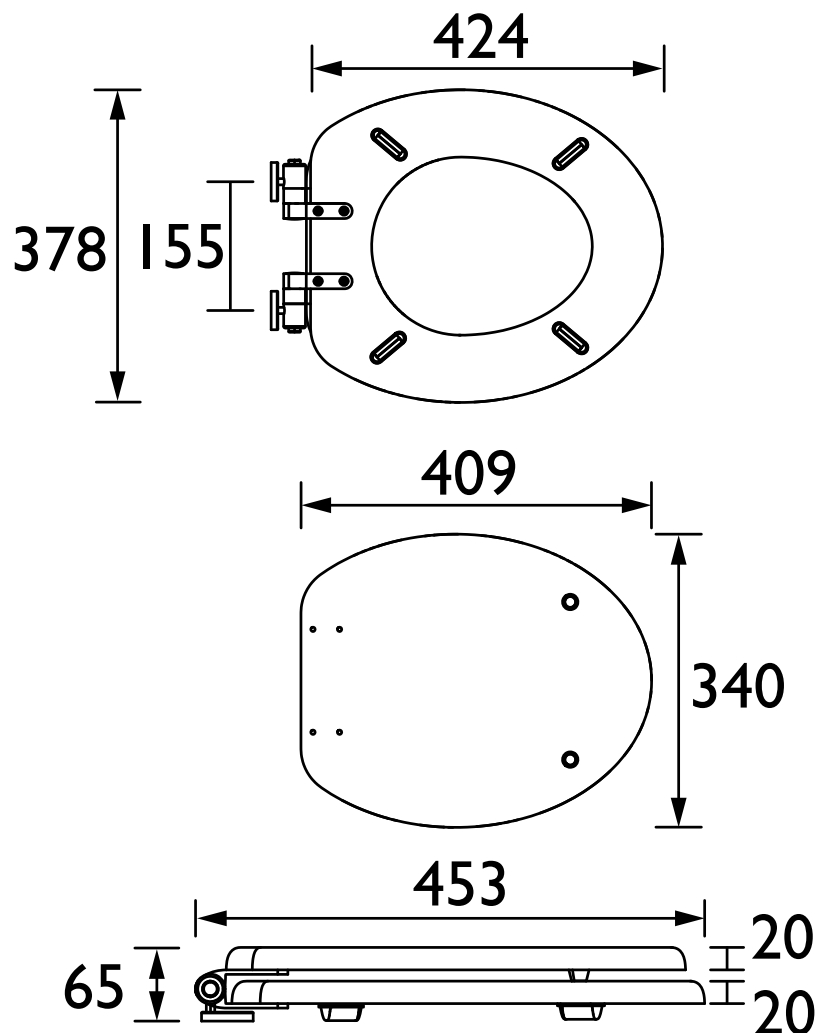

TSOAK100SC

HERITAGE Furniture Range Toilet Seat Soft Close Vintage Gold Hinges - Oak Effect

Specification

Contemporary or Traditional:	Traditional
Main Construction Material:	MDF
Weight (KG):	3.29
Weight Inc. Packaging (KG):	3.62
Assembly Required:	No
Adjustable Brackets:	Yes
What's in the Box?:	1x WC Seat, 2x Fixing Covers, 2x Locator Pins, 2x Shrouds, 2x Long Screws, 2x Oblong Washers, 2x Nuts, 1x Fitting Instructions

TSWGL100SC: White Gloss Soft Close Toilet Seat, Gold Hinges

Dimensions (measurements in mm)

Technical Data Sheet

HERITAGE[®]
BATHROOMS

D6