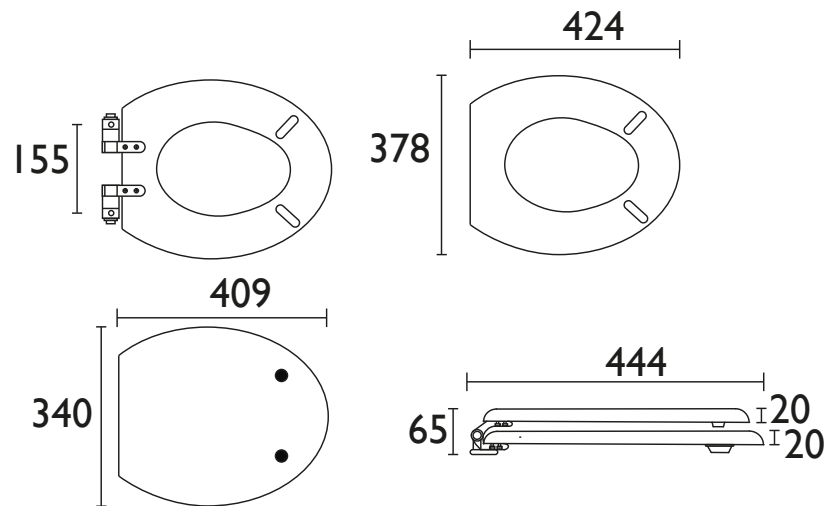

TSOAK I00SC

HERITAGE Furniture Range Toilet Seat Soft Close Gold Hinges - Oak

Specification

Main Construction Material:	Oak
Finish:	Oak
Weight (kg):	3.35
Weight Including Packaging (kg):	3.61
Assembly Required:	Yes
What's Included?:	x1 Toilet Seat, x2 Hinges, x4 Buffers, x1 Fitting Instructions

Dimensions (measurements in mm)

TECHNICAL DATA SHEET

HERITAGE[®] BATHROOMS

DI