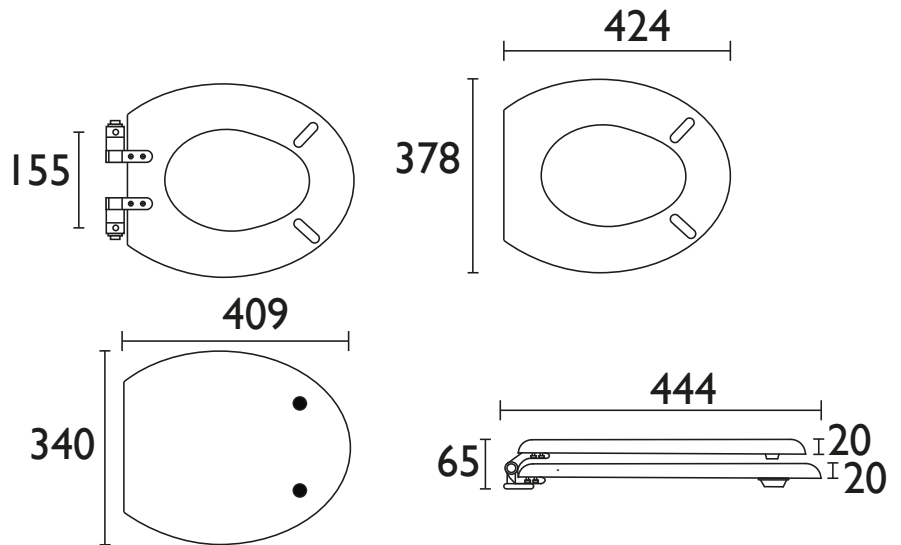

Product Certifications:

Additional Information:

Variant SKUs:

TSBLA103SC
TSDGR103SC
TSGRA103SC
TSMBL103SC
TSOAK103SC
TSWGL103SC

TECHNICAL DATA SHEET

HERITAGE®
BATHROOMS

DI