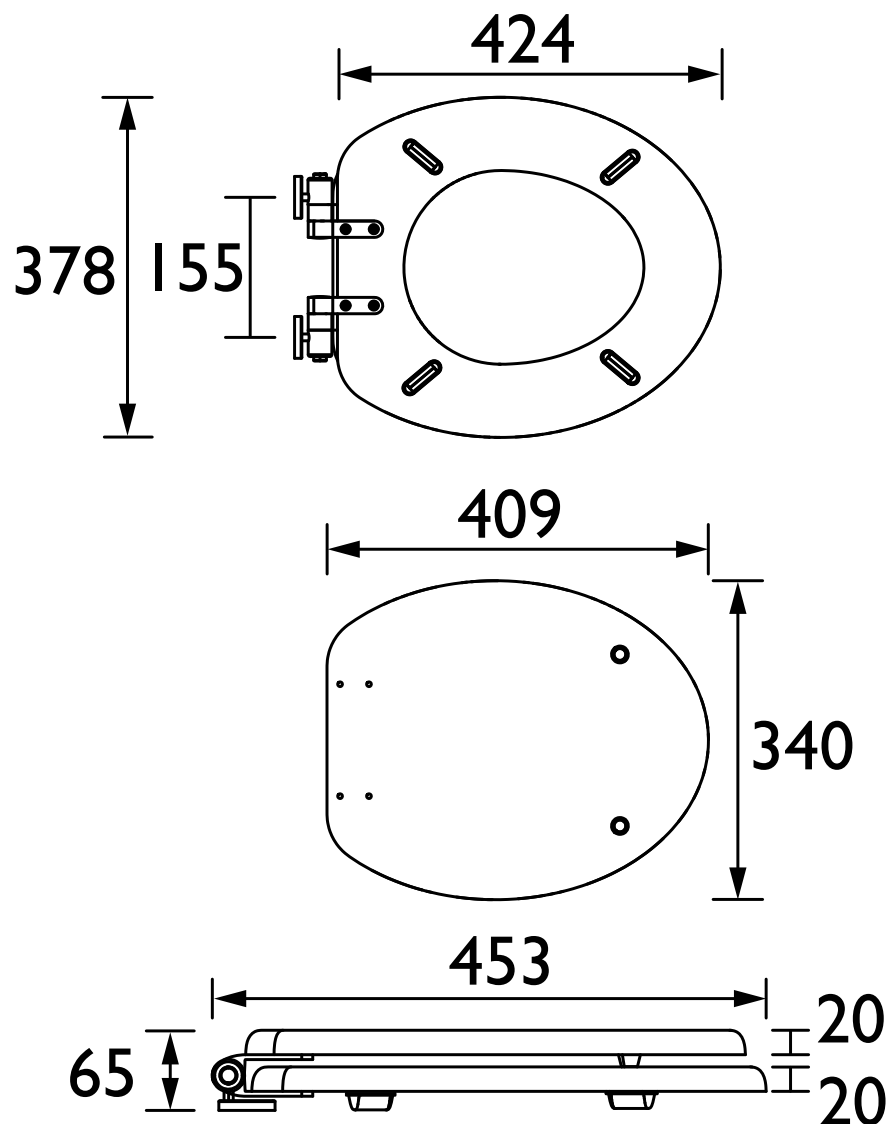

TSCHA101SC - Chantilly Soft Close Toilet Seat with Chrome Hinges

TSCHA100SC - Chantilly Soft Close Toilet Seat with Vintage Gold Hinges

Specification

Contemporary or Traditional:	Contemporary
Main Construction Material:	MDF
Adjustable Brackets:	Yes
Weight (kg):	3.02
Weight inc. Packaging (kg):	3.36
What's in the Box?:	1x WC Seat, 2x Fixing Covers, 2x Locator Pins, 2x Shrouds, 2x Long Screws, 2x Oblong Washers, 2x Nuts, 1x Fitting Instructions

Dimensions (measurements in mm)

Technical Data Sheet

HERITAGE[®]
BATHROOMS

D2.1