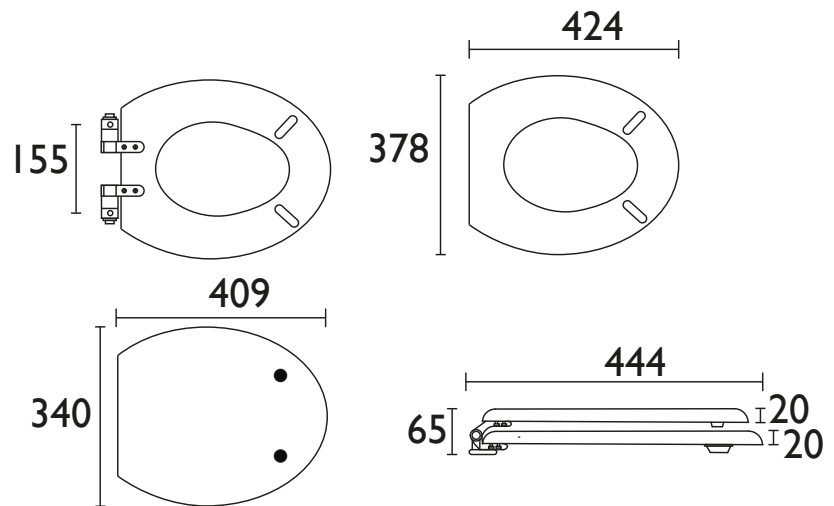

TSDGR103SC

HERITAGE Furniture Range

Toilet Seat Soft Close Brushed Nickel Hinges - Dove Grey

Specification

Main Construction Material:	MDF
Finish:	Dove Grey
Weight (kg):	3.35
Weight Including Packaging (kg):	3.61
Assembly Required:	Yes
What's Included?:	x1 Toilet Seat, x2 Hinges, x4 Buffers, x1 Fitting Instructions

Features:

- Soft close hinge for easier operation
- All fixings supplied

Product Certifications:

Additional Information:

Variant SKUs:

TSGRA103SC
TSBLA103SC
TSCHA103SC
TSMBL103SC
TSOAK103SC
TSWGL103SC

Dimensions (measurements in mm)