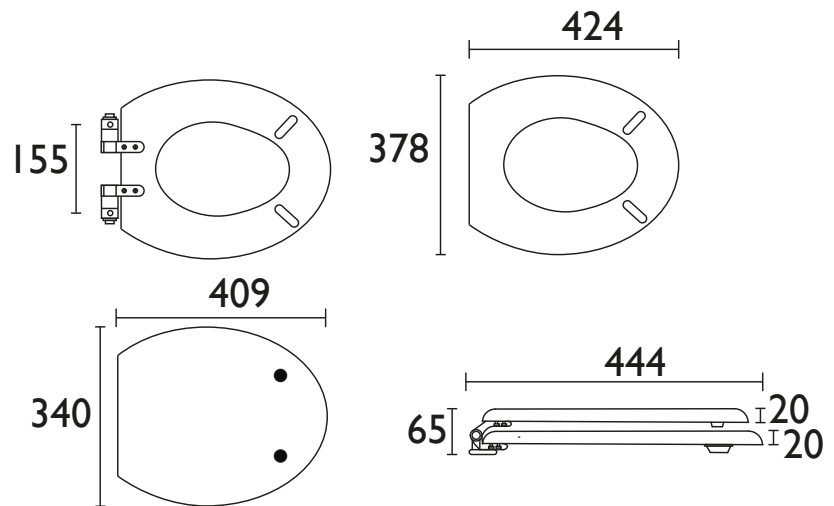

TSOAK I03SC

HERITAGE Furniture Range Toilet Seat Soft Close Brushed Nickel Hinges - Oak

Specification

Main Construction Material:	Oak
Finish:	Oak
Weight (kg):	3.35
Weight Including Packaging (kg):	3.61
Assembly Required:	Yes
What's Included?:	x1 Toilet Seat, x2 Hinges, x4 Buffers, x1 Fitting Instructions

Dimensions (measurements in mm)

TECHNICAL DATA SHEET

HERITAGE[®]
BATHROOMS

DI