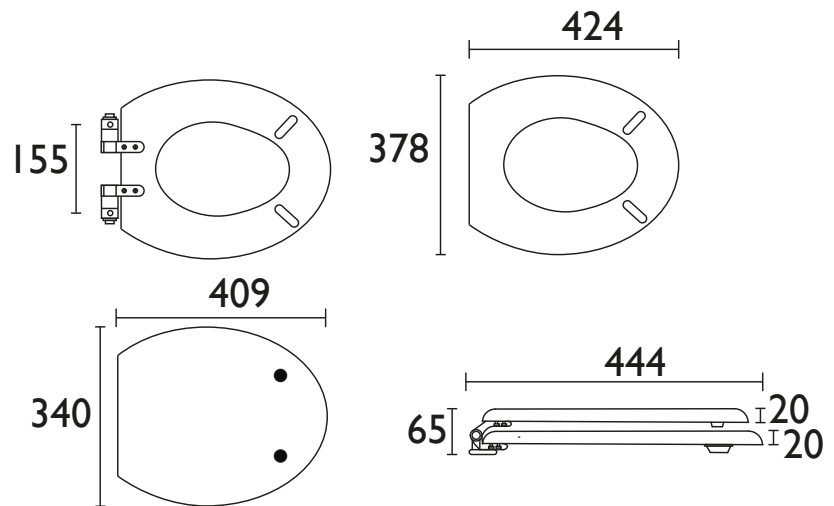

TSWGLI03SC

HERITAGE Furniture Range

Toilet Seat Soft Close Brushed Nickel Hinges - White Gloss

Specification

Main Construction Material:	MDF
Finish:	White Gloss
Weight (kg):	3.35
Weight Including Packaging (kg):	3.61
Assembly Required:	Yes
What's Included?:	x1 Toilet Seat, x2 Hinges, x4 Buffers, x1 Fitting Instructions

Features:

- Soft close hinge for easier operation
- All fixings supplied

Product Certifications:

Additional Information:

Variant SKUs:

TSGRAI03SC
TSBLA103SC
TSCHA103SC
TSDGRI03SC
TSMBLI03SC
TSOAKI03SC

Dimensions (measurements in mm)