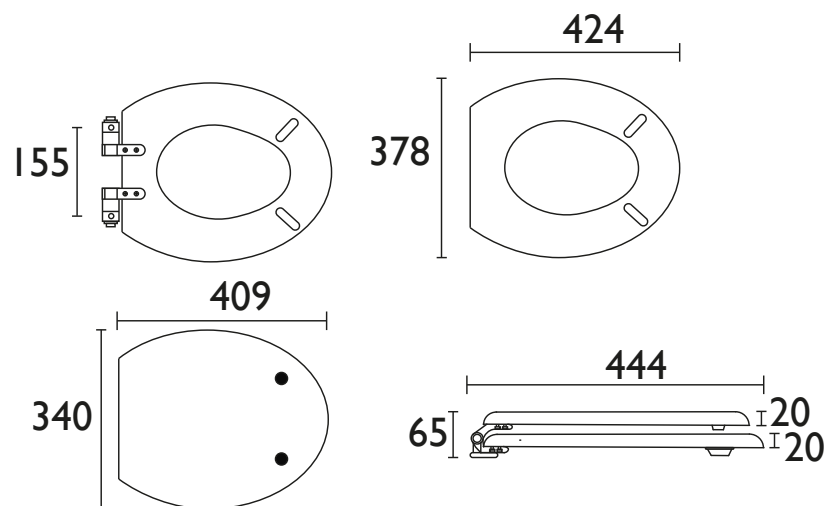

TSGRA100SC

HERITAGE Furniture Range Toilet Seat Soft Close Gold Hinges - Graphite

Specification

Main Construction Material:	MDF
Finish:	Graphite
Weight (kg):	3.35
Weight Including Packaging (kg):	3.61
Assembly Required:	Yes
What's Included?:	x1 Toilet Seat, x2 Hinges, x4 Buffers, x1 Fitting Instructions

Dimensions (measurements in mm)

TECHNICAL DATA SHEET

HERITAGE[®] BATHROOMS

DI