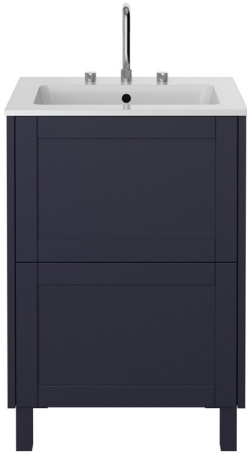

LYMB6034

LYNTON Furniture Range

Lynton 600mm Freestanding - Maritime Blue

Specification

Main Construction Material:	MFC & MDF
Finish:	Maritime Blue
Weight (kg):	11
Weight Including Packaging (kg):	12.95
Assembly Required:	Yes
What's Included?:	1 x Vanity Unit 4 x Plastic Legs 16 x Leg Screws 1 x Fitting Instructions

Features:

- Available in a selection of finishes
- Stylish yet functional storage solution
- A selection of handles to choose from to personalise your design

Product Certifications:

Additional Information: