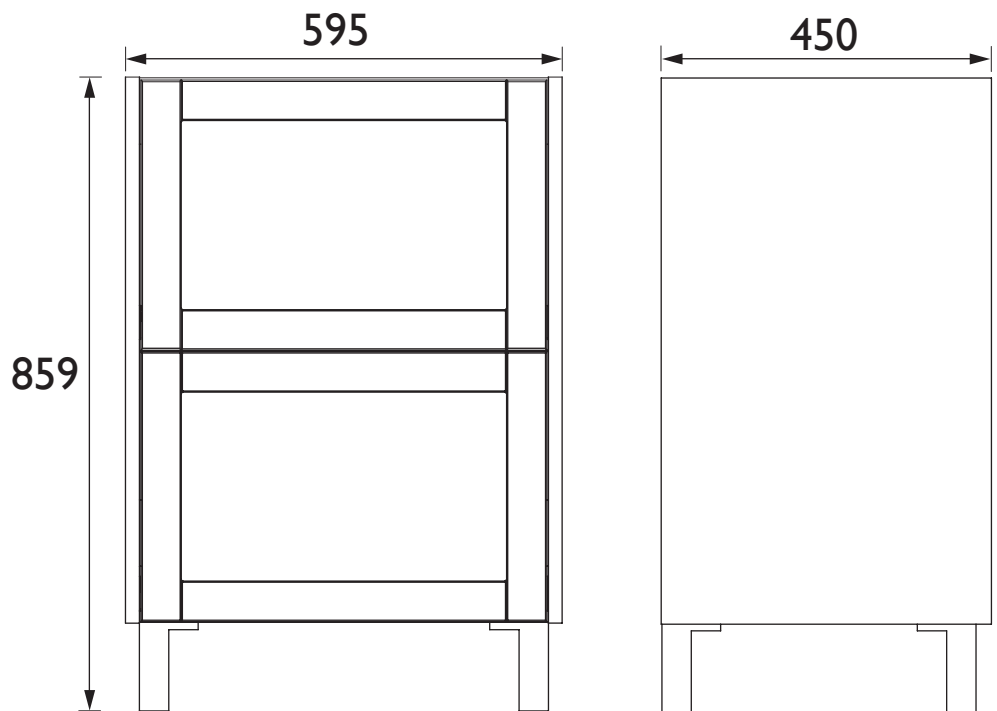

LYMB6034

LYNTON Furniture Range

Lynton 600mm Freestanding - Maritime Blue

Specification

Main Construction Material:	MFC & MDF
Finish:	Maritime Blue
Weight (kg):	11
Weight Including Packaging (kg):	12.95
Assembly Required:	Yes
What's Included?:	1 x Vanity Unit 4 x Plastic Legs 16 x Leg Screws 1 x Fitting Instructions

This Product Also Needs:

Handles
PLYW05, PLYW05 I, PLYW053, PLYW06 I,
WTLYDCCL600, WTLYWHCL600

Variant SKUs:

LYDG6034
LYCG6034

Dimensions (measurements in mm)

TECHNICAL DATA SHEET

HERITAGE[®]

BATHROOMS