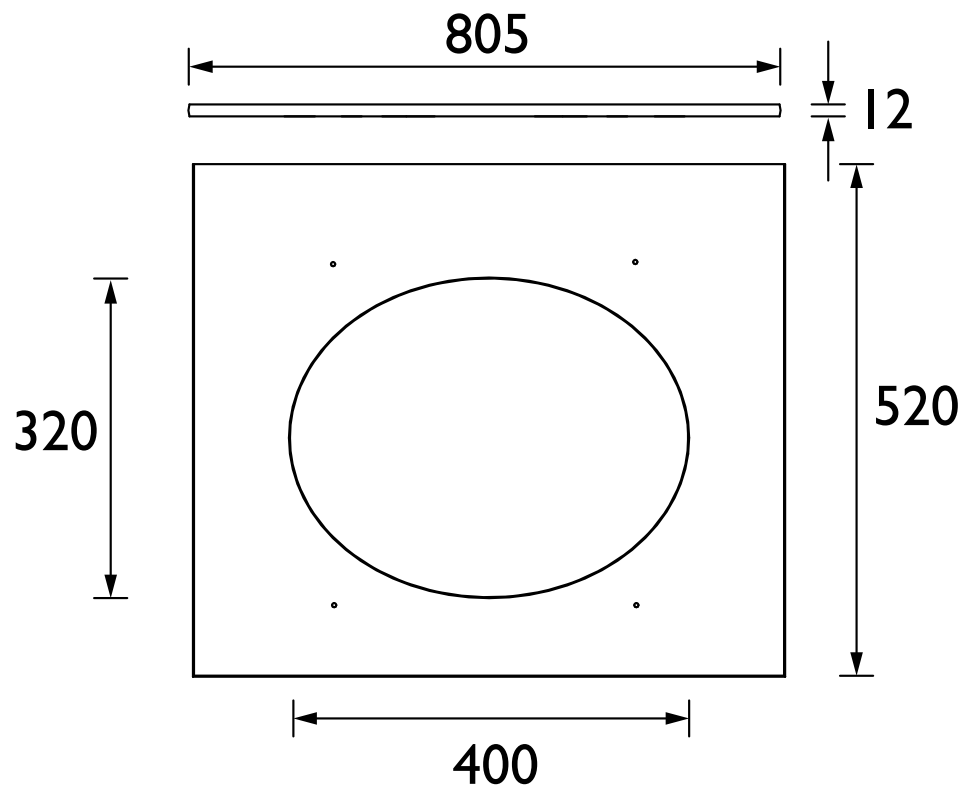

### Specification

Main Construction Material:	Compact Laminate
Finish:	White Marble
Weight (kg):	7
Height (mm):	12
Width (mm):	805
Depth (mm):	520
Assembly Required:	No
What's Included?:	1 x White Marble Worktop 1 x Fitting Instructions

### Dimensions (measurements in mm)