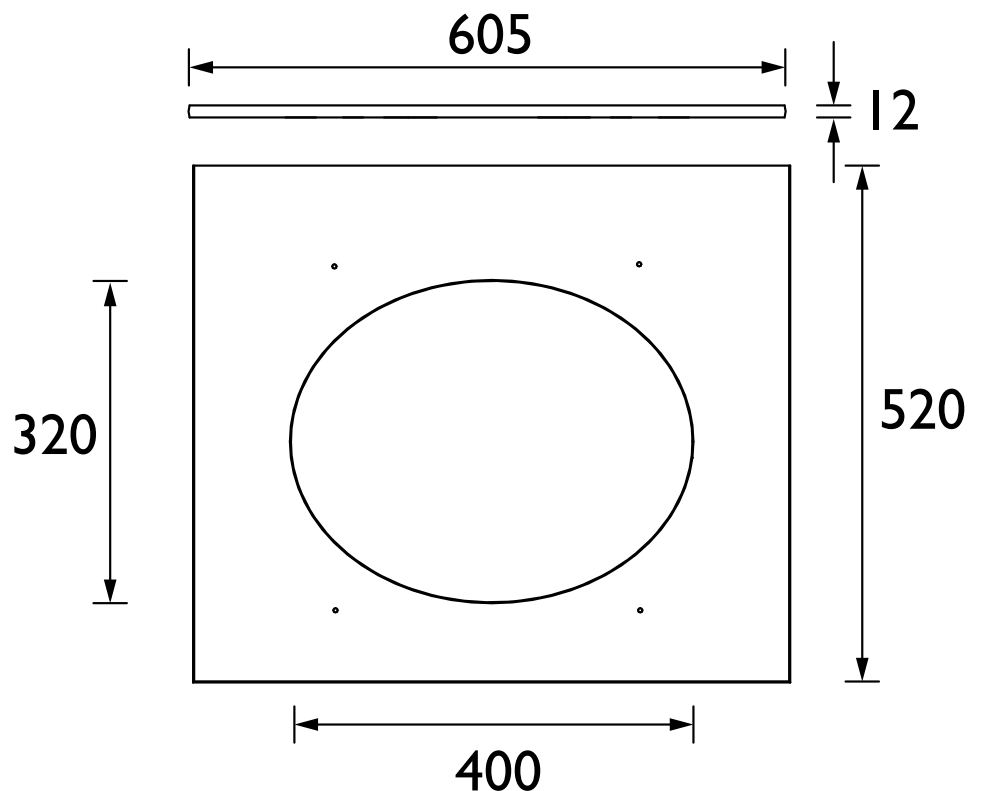

WTWIWHCL600

WILTON Furniture Range Wilton 600mm Worktop - White Marble Compact Laminate

Specification

Main Construction Material:	Compact Laminate
Finish:	White Marble
Weight (kg):	6
Height (mm):	12
Width (mm):	605
Depth (mm):	520
Assembly Required:	No
What's Included?:	1 x White Marble Worktop 1 x Fitting Instructions

Features:

- Compact Laminate

Product Certifications:

Additional Information:

Variant SKUs:

- WTWIDCCL600 - Dark Concrete

Dimensions (measurements in mm)

TECHNICAL DATA SHEET