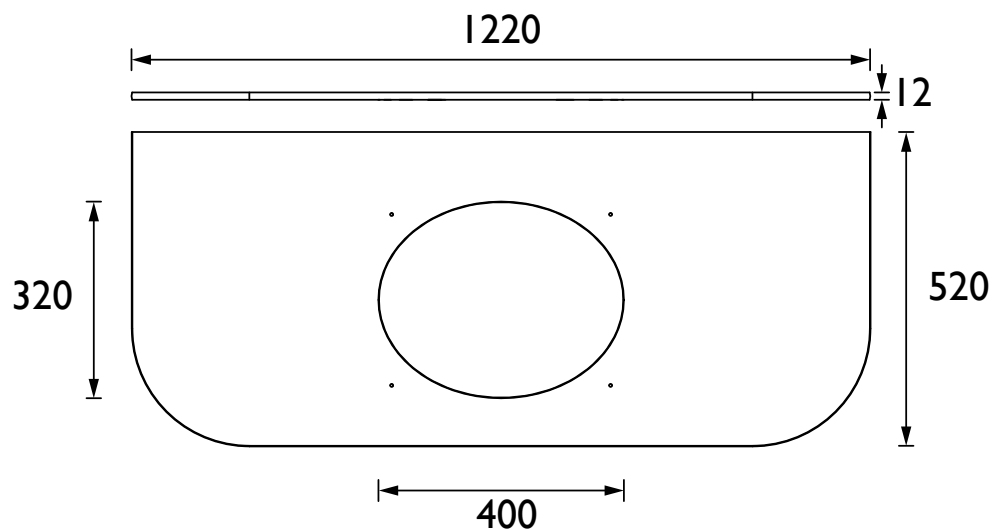

### Specification

Main Construction Material:	Compact Laminate
Finish:	White Marble
Weight (kg):	11
Height (mm):	12
Width (mm):	1220
Depth (mm):	520
Assembly Required:	No
What's Included?:	1 x White Marble Worktop 1 x Fitting Instructions

### Dimensions (measurements in mm)