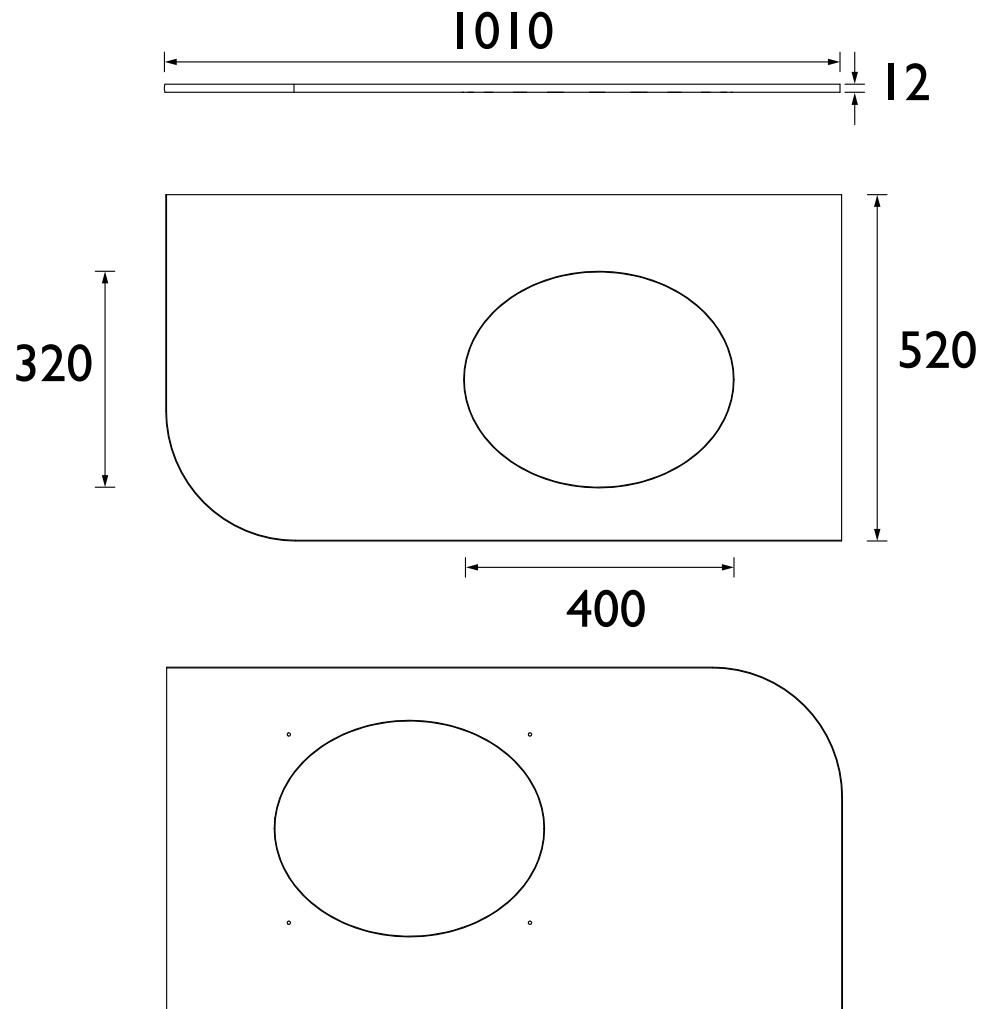

### Specification

Main Construction Material:	Compact Laminate
Finish:	Dark Concrete
Weight (kg):	9
Height (mm):	12
Width (mm):	1010
Depth (mm):	520
Assembly Required:	No
What's Included?:	1 x Dark Concrete Worktop 1 x Fitting Instructions

### Dimensions (measurements in mm)