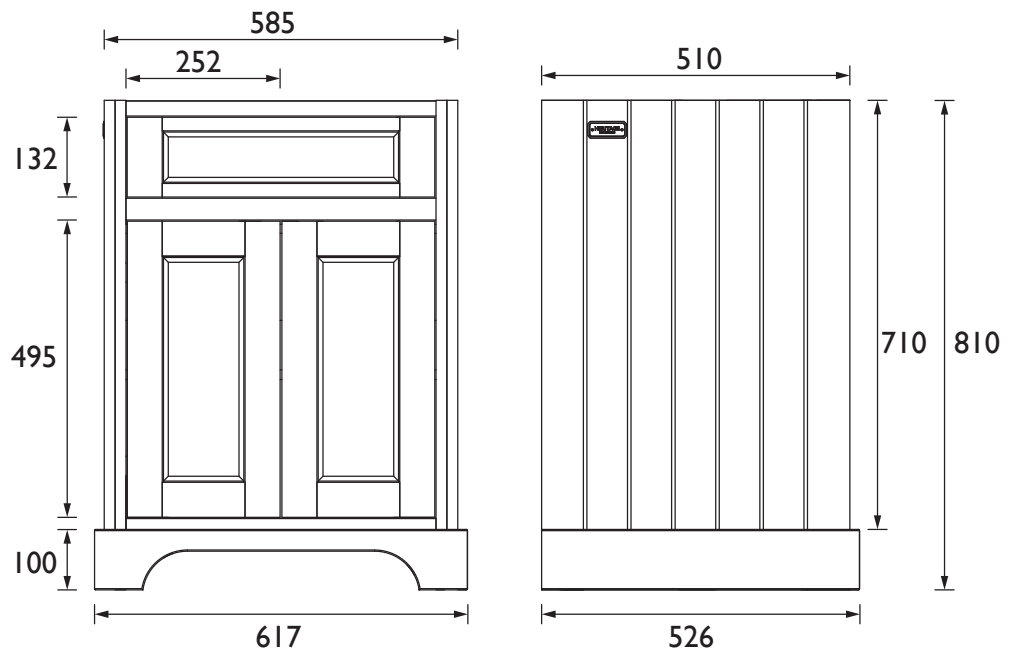

WIMB6034

WILTON Furniture Range Wilton 600mm Freestanding - Maritime Blue

Specification

Main Construction Material:	MFC and MDF
Finish:	Maritime Blue
Weight (kg):	28
Height (mm):	810
Width (mm):	617
Depth (mm):	526
Assembly Required:	No
What's Included?:	1 x Freestanding Unit 1 x Fitting Instructions

This Product is Shown With:

- PVERW15 - Undercounter Basin
- TDCC06 - Dawlish 3TH Basin Mixer

This Product Also Needs:

- Handles

Variant SKUs:

- WICH6034 - Chantilly
- WIGR6034 - Graphite

Dimensions (measurements in mm)