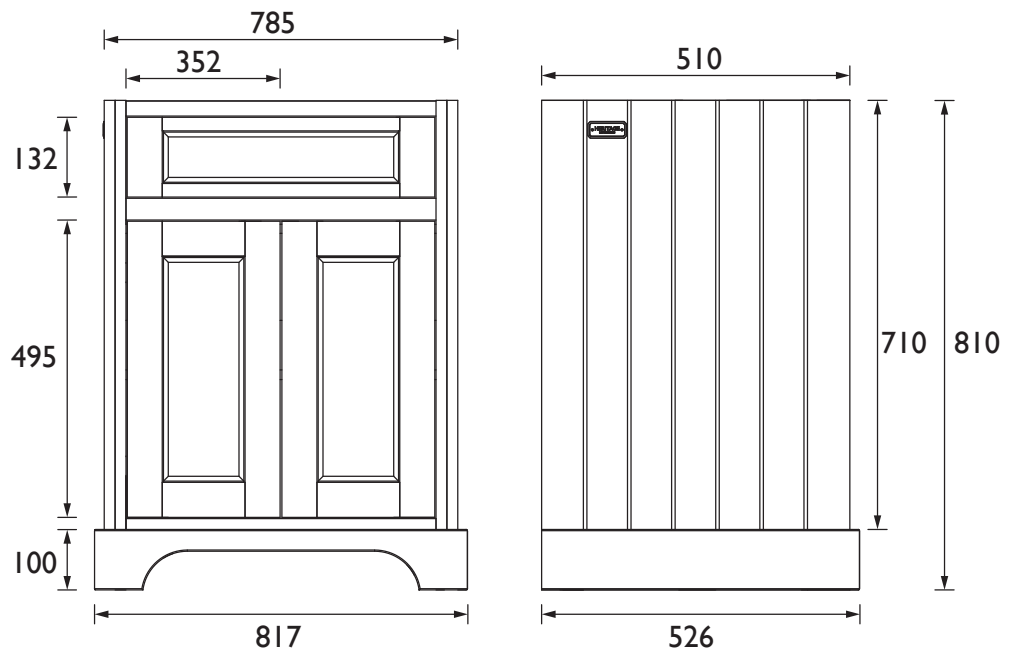

WICH8034

WILTON Furniture Range

Wilton 800mm Freestanding - Chantilly

Specification

Main Construction Material:	MFC and MDF
Finish:	Chantilly
Weight (kg):	33
Height (mm):	810
Width (mm):	817
Depth (mm):	526
Assembly Required:	No
What's Included?:	1 x Freestanding Unit 1 x Fitting Instructions

This Product is Shown With:

- PVERW15 - Undercounter Basin
- TDCC06 - Dawlish 3TH Basin Mixer

This Product Also Needs:

- Handles

Variant SKUs:

- WIMB8034 - Maritime Blue
- WIGR8034 - Graphite

Dimensions (measurements in mm)