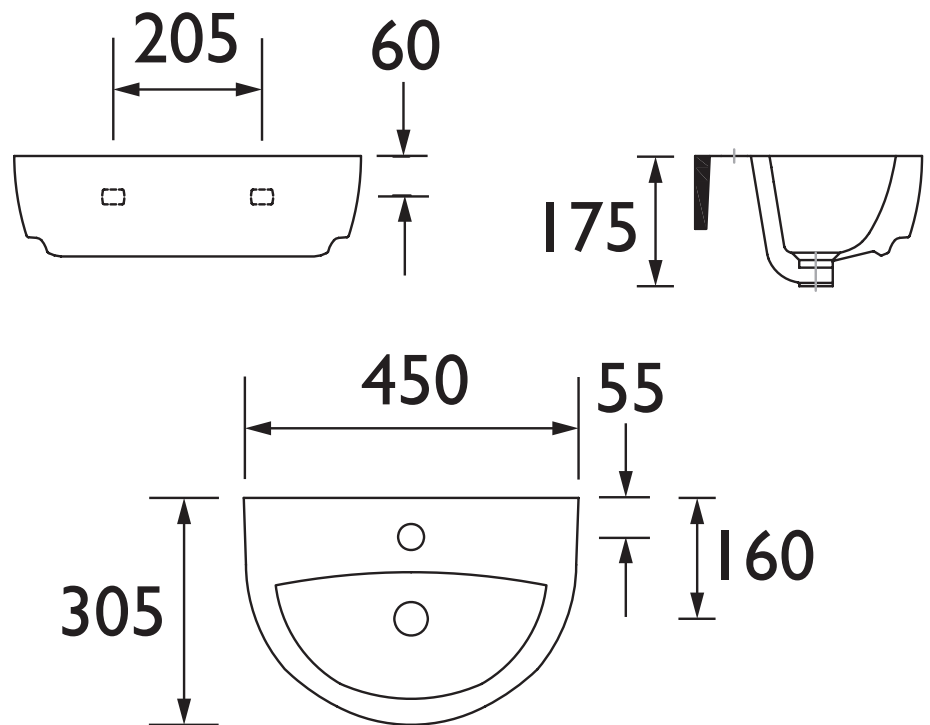

PSFW07 I

STAMFORD Sanitaryware Range

Stamford 450mm Basin ITH

Specification

Main Construction Material:	Vitreous China
Plumbing System Suitability:	Suitable for all plumbing systems
Finish:	White
Number of Tap Holes:	1
Weight (kg):	8.3
Weight Including Packaging (kg):	9.53
Assembly Required:	No
What's Included?:	1x Basin, 2x Wall Plugs, 2x Bolt Screws, 2x Nuts, 2x Spacers, 2x Washers, 2x Caps

Features:

- Concealed fixings
- All fixings supplied

Product Certifications:

Additional Information:

This Product is Shown With:

TDACC04 - Dartmouth Basin Mixer
Chrome

PSFWW10S - Stamford 450mm
Semi-Pedestal

This Product Also Needs:

- Basin Waste
- Waste Trap

Dimensions (measurements in mm)

TECHNICAL DATA SHEET

HERITAGE[®]

BATHROOMS

DI