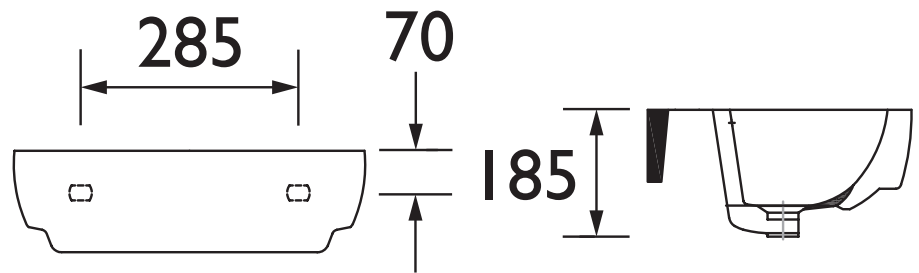

PSFW053

STAMFORD Sanitaryware Range

Stamford 560mm Basin 3TH

Specification

Main Construction Material:	Vitreous China
Plumbing System Suitability:	Suitable for all plumbing systems
Finish:	White
Number of Tap Holes:	3
Inlet Centres (mm):	200
Weight (kg):	12.76
Weight Including Packaging (kg):	14.93
Assembly Required:	No
What's Included?:	1x Basin, 2x Wall Plugs, 2x Bolt Screws, 2x Nuts, 2x Spacers, 2x Washers, 2x Caps

Features:

- Concealed fixings
- All fixings supplied

Product Certifications:

Additional Information:

This Product is Shown With:

TDACC06 - Dartmouth 3 Hole Basin Mixer

PSFW09 - Stamford 560mm Pedestal

This Product Also Needs:

- Basin Waste
- Waste Trap

Dimensions (measurements in mm)

TECHNICAL DATA SHEET

HERITAGE[®]

BATHROOMS

DI