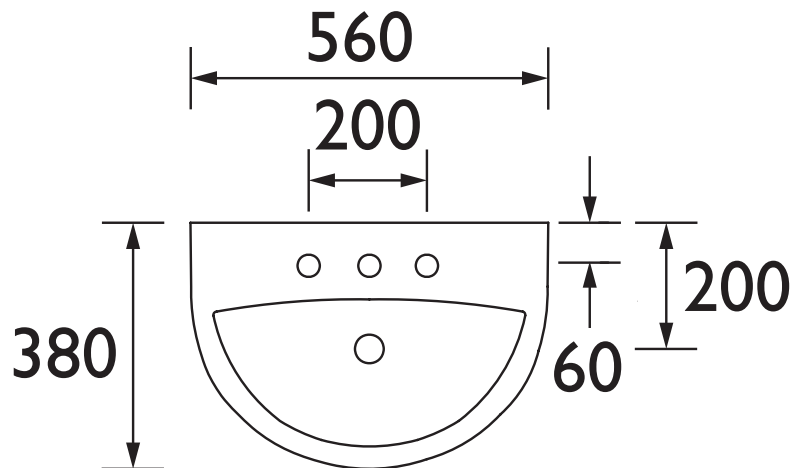

PSFW053

STAMFORD Sanitaryware Range

Stamford 560mm Basin 3TH

Specification

Main Construction Material:	Vitreous China
Plumbing System Suitability:	Suitable for all plumbing systems
Finish:	White
Number of Tap Holes:	3
Inlet Centres (mm):	200
Weight (kg):	12.76
Weight Including Packaging (kg):	14.93
Assembly Required:	No
What's Included?:	1x Basin, 2x Wall Plugs, 2x Bolt Screws, 2x Nuts, 2x Spacers, 2x Washers, 2x Caps

Features:

- Concealed fixings
- All fixings supplied

Product Certifications:

Additional Information:

This Product is Shown With:

TDACC06 - Dartmouth 3 Hole Basin Mixer

PSFW09 - Stamford 560mm Pedestal

This Product Also Needs:

- Basin Waste
- Waste Trap

Dimensions (measurements in mm)

TECHNICAL DATA SHEET

HERITAGE[®]

BATHROOMS

DI