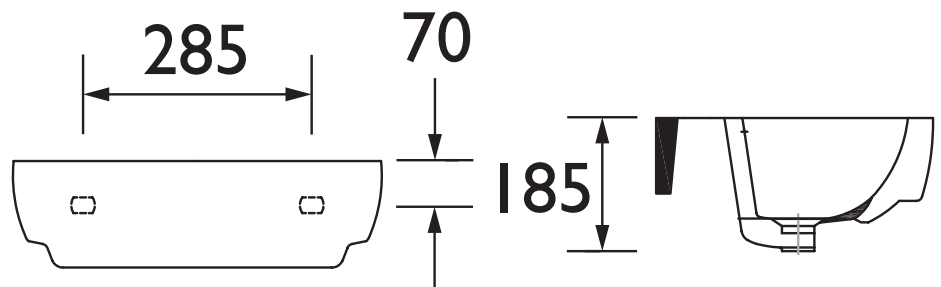

PSFW05 I

STAMFORD Sanitaryware Range

Stamford 560mm Basin ITH

Specification

Main Construction Material:	Vitreous China
Plumbing System Suitability:	Suitable for all plumbing systems
Finish:	White
Number of Tap Holes:	1
Weight (kg):	12.76
Weight Including Packaging (kg):	14.93
Assembly Required:	No
What's Included?:	1x Basin, 2x Wall Plugs, 2x Bolt Screws, 2x Nuts, 2x Spacers, 2x Washers, 2x Caps

Features:

- Concealed fixings
- All fixings supplied

Product Certifications:

Additional Information:

This Product is Shown With:

TDACC04 - Dartmouth 1 Hole Basin Mixer

PSFW09 - Stamford 560mm Pedestal

This Product Also Needs:

- Basin Waste
- Waste Trap

Dimensions (measurements in mm)

TECHNICAL DATA SHEET

HERITAGE[®]

BATHROOMS

DI