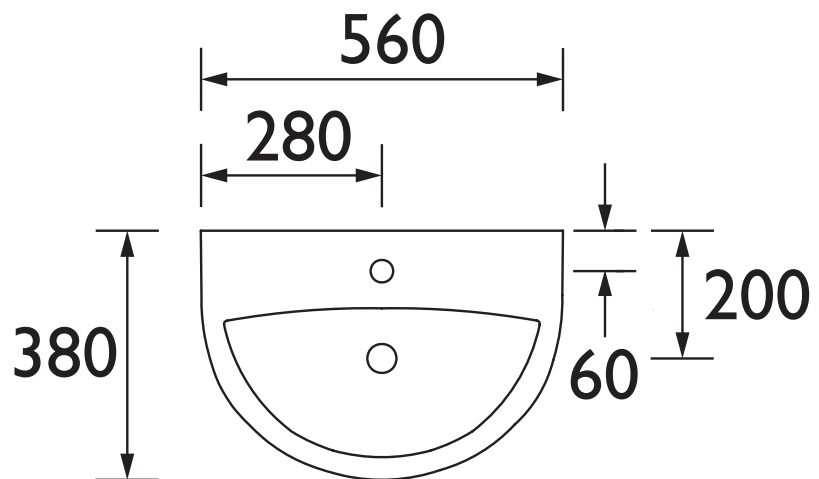

PSFW05 I

STAMFORD Sanitaryware Range

Stamford 560mm Basin ITH

Specification

Main Construction Material:	Vitreous China
Plumbing System Suitability:	Suitable for all plumbing systems
Finish:	White
Number of Tap Holes:	1
Weight (kg):	12.76
Weight Including Packaging (kg):	14.93
Assembly Required:	No
What's Included?:	1x Basin, 2x Wall Plugs, 2x Bolt Screws, 2x Nuts, 2x Spacers, 2x Washers, 2x Caps

Features:

- Concealed fixings
- All fixings supplied

Product Certifications:

Additional Information:

This Product is Shown With:

TDACC04 - Dartmouth 1 Hole Basin Mixer

PSFW09 - Stamford 560mm Pedestal

This Product Also Needs:

- Basin Waste
- Waste Trap

Dimensions (measurements in mm)

TECHNICAL DATA SHEET

HERITAGE[®]

BATHROOMS

DI