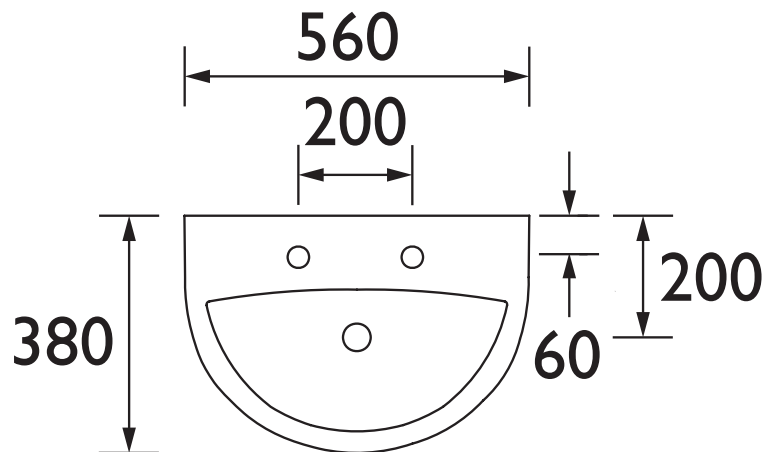

### Specification

Main Construction Material:	Vitreous China
Plumbing System Suitability:	Suitable for all plumbing systems
Finish:	White
Number of Tap Holes:	2
Inlet Centres (mm):	200
Weight (kg):	12.76
Weight Including Packaging (kg):	14.93
Assembly Required:	No
What's Included?:	1x Basin, 2x Wall Plugs, 2x Bolt Screws, 2x Nuts, 2x Spacers, 2x Washers, 2x Caps

#### This Product is Shown With:

TDACC00 - Dartmouth Basin Taps Chrome

PSFW09 - Stamford 560mm Pedestal

### Dimensions (measurements in mm)