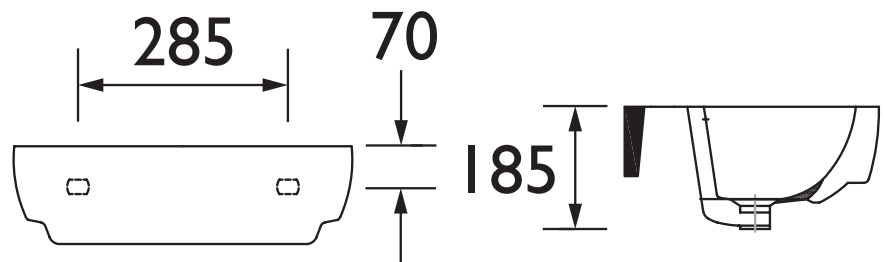

#### This Product is Shown With:

TDACC00 - Dartmouth Basin Taps Chrome

PSFW09 - Stamford 560mm Pedestal

### Dimensions (measurements in mm)