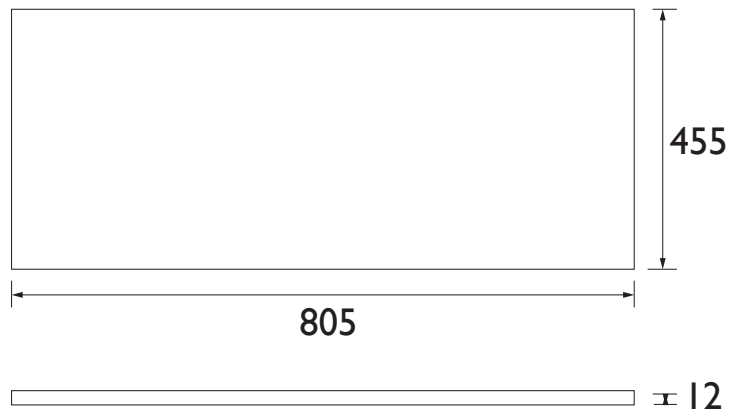

WTLYWHCL800

LYNTON Furniture Range

Lynton 800mm Worktop - White Marble Compact Laminate

Specification

Main Construction Material:	Compact Laminate
Finish:	White Marble
Weight (kg):	5.00
Height (mm) :	12
Width (mm):	805
Depth (mm):	455
Assembly Required:	No
What's Included?:	1 x White Marble Worktop 1 x Fitting Instructions

Features:

- Compact Laminate

Product Certifications:

Additional Information:

Variant SKUs:
WTLYDCCL800

Dimensions (measurements in mm)

TECHNICAL DATA SHEET

HERITAGE[®]
BATHROOMS