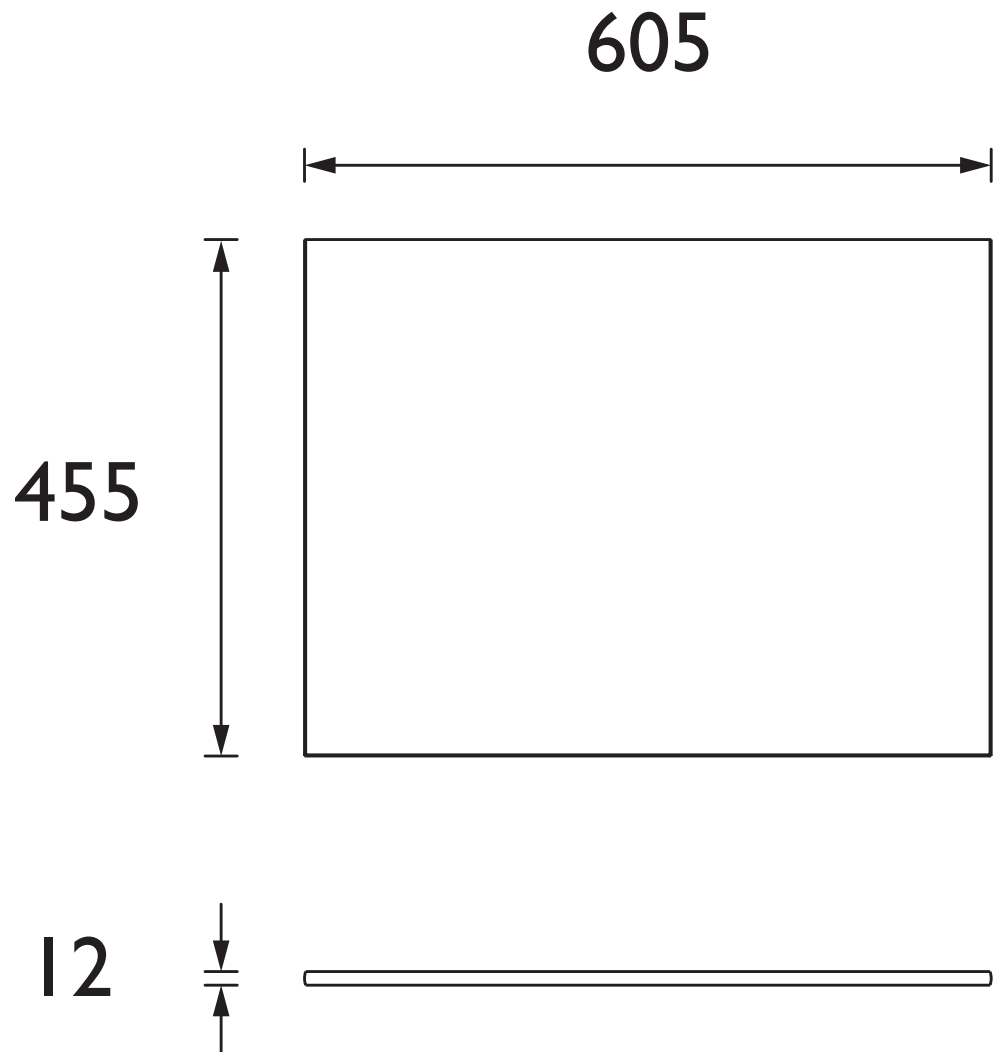

WTLYWHCL600

LYNTON Furniture Range

Lynton 600mm Worktop - White Marble
Compact Laminate

Specification

Main Construction Material:	Compact Laminate
Finish:	White Marble
Weight (kg):	4
Height (mm):	12
Width (mm):	605
Depth (mm):	455
Assembly Required:	No
What's Included?:	1 x Worktop 1 x Fitting Instructions

Features:

- Compact Laminate

Product Certifications:

Additional Information:

Variant SKUs:

- WTLYDCCL600 - Dark Concrete

Dimensions (measurements in mm)

TECHNICAL DATA SHEET