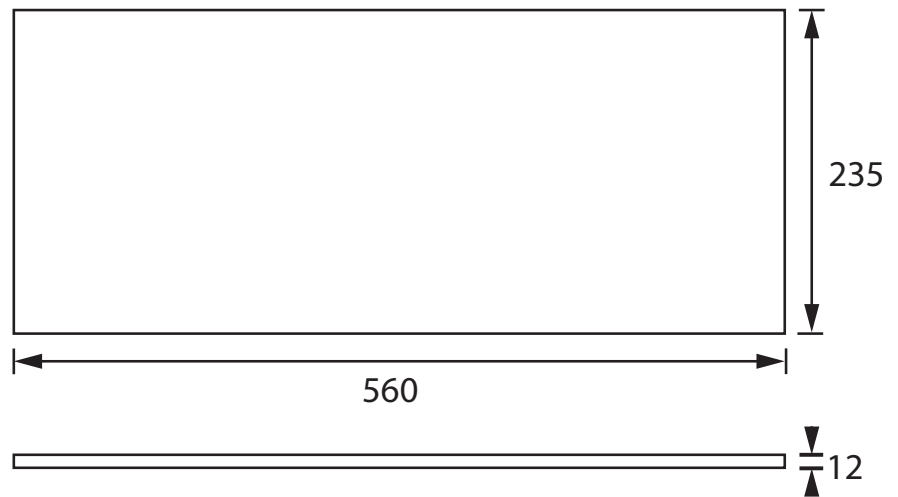

WTLYWHCL550

LYNTON Furniture Range

Lynton 550mm Worktop (FOR WC UNIT) - White Marble Compact Laminate

Specification

Main Construction Material:	Compact Laminate
Finish:	White Marble
Weight (kg):	2.00
Height (mm) :	12
Width (mm):	560
Depth (mm):	235
Assembly Required:	No
What's Included?:	1 x White Marble Worktop 1 x Fitting Instructions

Features:

- Compact Laminate

Product Certifications:

Additional Information:

Variant SKUs:
WTLYDCCL550

Dimensions (measurements in mm)

TECHNICAL DATA SHEET

HERITAGE[®]
BATHROOMS