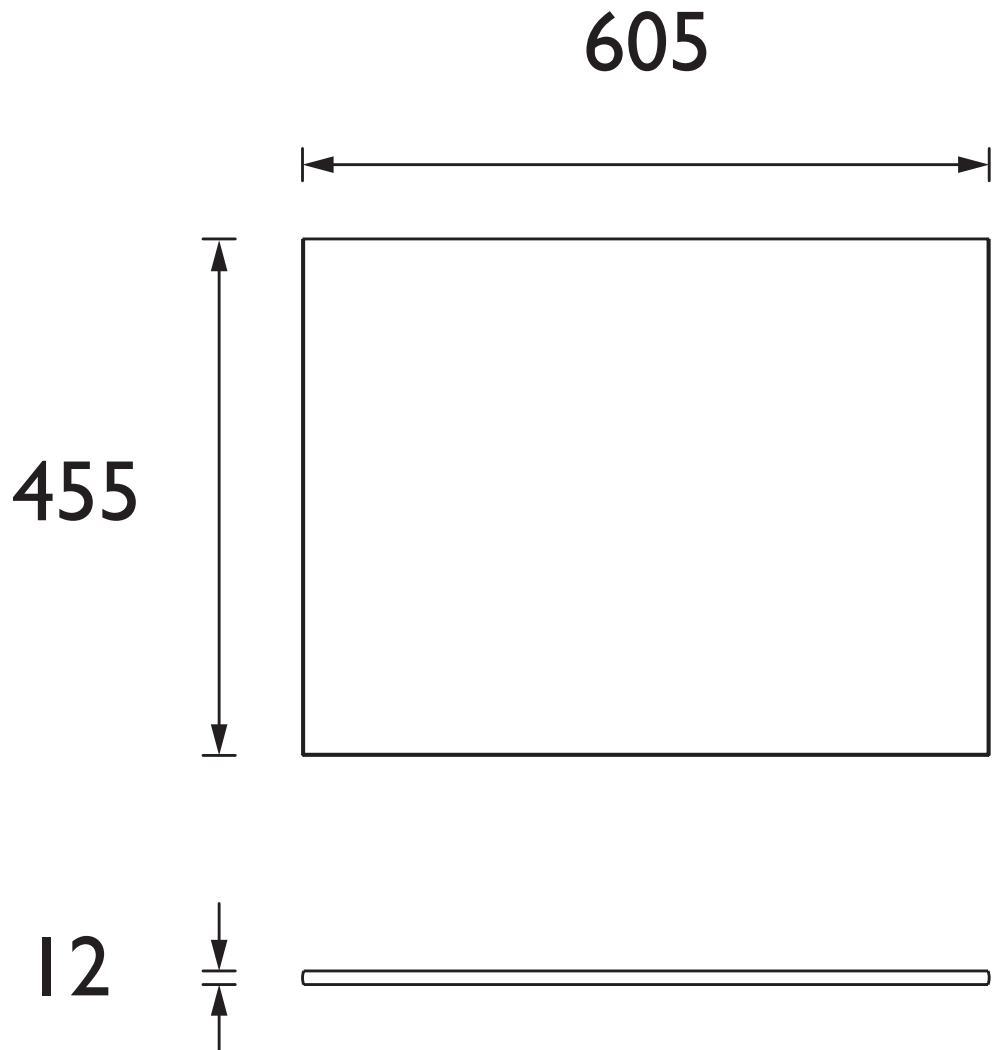

### Specification

Main Construction Material:	Compact Laminate
Finish:	Dark Concrete
Weight (kg):	4
Height (mm):	12
Width (mm):	605
Depth (mm):	455
Assembly Required:	No
What's Included?:	1 x Worktop 1 x Fitting Instructions

### Dimensions (measurements in mm)