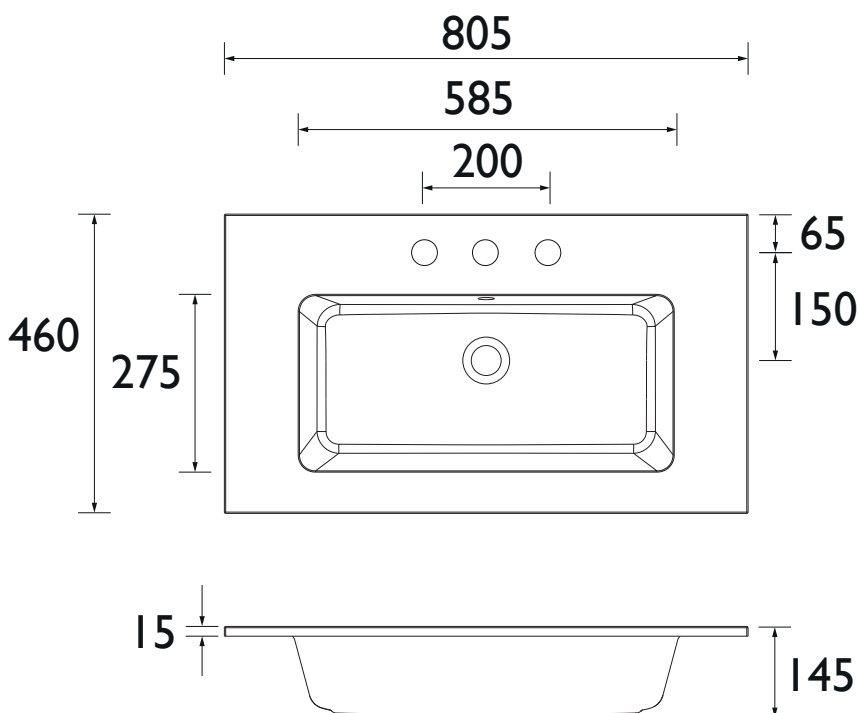

### Specification

Main Construction Material:	Cast Resin
Plumbing System Suitability:	Suitable for all plumbing systems
Finish:	White
Number of Tap Holes:	3
Inlet Centres (mm):	200
Weight (kg):	20.7
Weight Including Packaging (kg):	23.1
Assembly Required:	No
What's Included?:	1x Basin, 1x Overflow Kit with separate instructions, 1x Fitting Instructions

### Dimensions (measurements in mm)