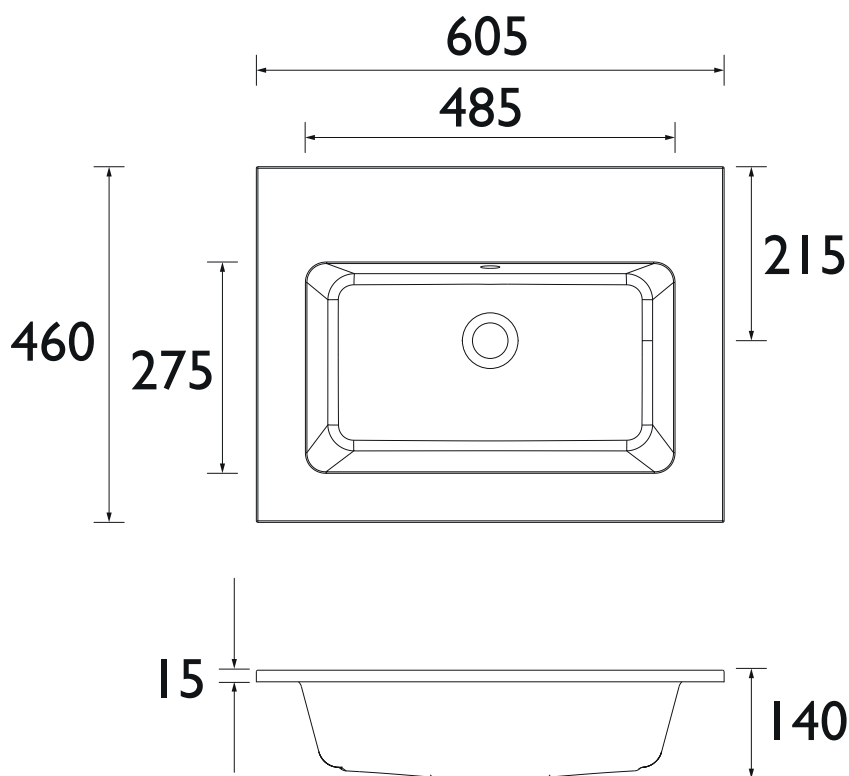

PLYW06 I

LYNTON Sanitaryware Range

Lynton 600mm Sit on Basin 0TH

Specification

Main Construction Material:	Cast Resin
Plumbing System Suitability:	Suitable for all plumbing systems
Finish:	White
Weight (kg):	19.1
Weight Including Packaging (kg):	21.1
Assembly Required:	No
What's Included?:	1x Basin, 1x Overflow Kit with separate instructions, 1x Fitting Instructions

LYMB6034 - Midnight Blue
LYCG6034 - Classic Green
LYDG6034 - Dove Grey

Dimensions (measurements in mm)

TECHNICAL DATA SHEET

HERITAGE[®]

BATHROOMS

DI