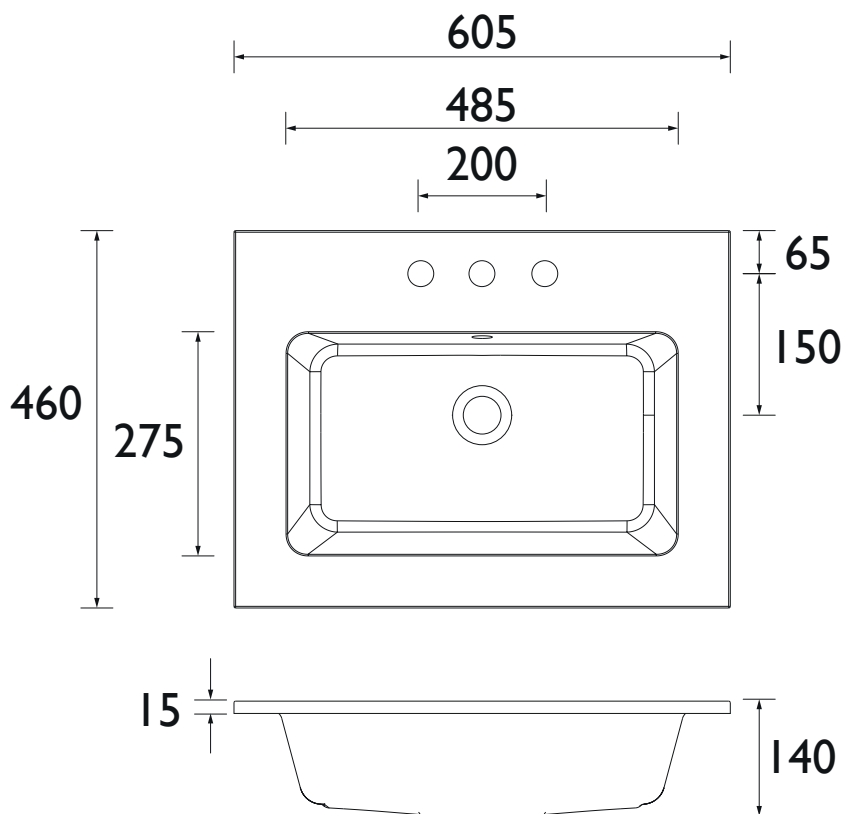

PLYW053

LYNTON Sanitaryware Range

Lynton 600mm Sit on Basin 3TH

Specification

Main Construction Material:	Cast Resin
Plumbing System Suitability:	Suitable for all plumbing systems
Finish:	White
Number of Tap Holes:	3
Inlet Centres (mm):	200
Weight (kg):	19.1
Weight Including Packaging (kg):	21.1
Assembly Required:	No
What's Included?:	1x Basin, 1x Overflow Kit with separate instructions, 1x Fitting Instructions

LYMB6034 - Midnight Blue
LYCG6034 - Classic Green
LYDG6034 - Dove Grey

Dimensions (measurements in mm)

TECHNICAL DATA SHEET

HERITAGE[®]

BATHROOMS

DI