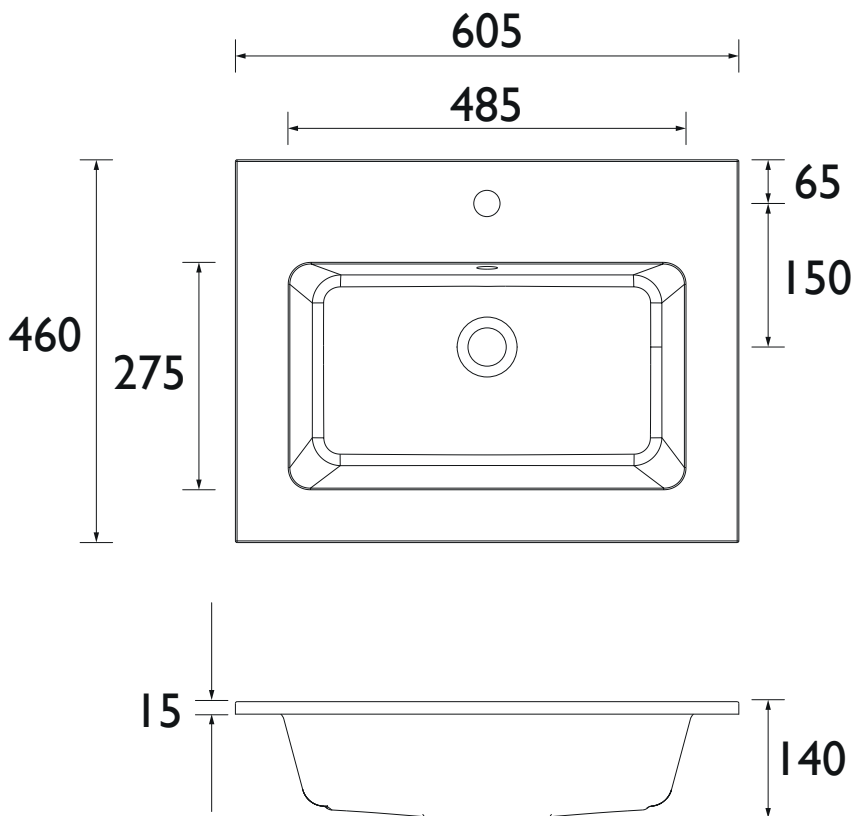

### Specification

Main Construction Material:	Cast Resin
Plumbing System Suitability:	Suitable for all plumbing systems
Finish:	White
Number of Tap Holes:	1
Weight (kg):	19.1
Weight Including Packaging (kg):	21.1
Assembly Required:	No
What's Included?:	1x Basin, 1x Overflow Kit with separate instructions, 1x Fitting Instructions

### Dimensions (measurements in mm)