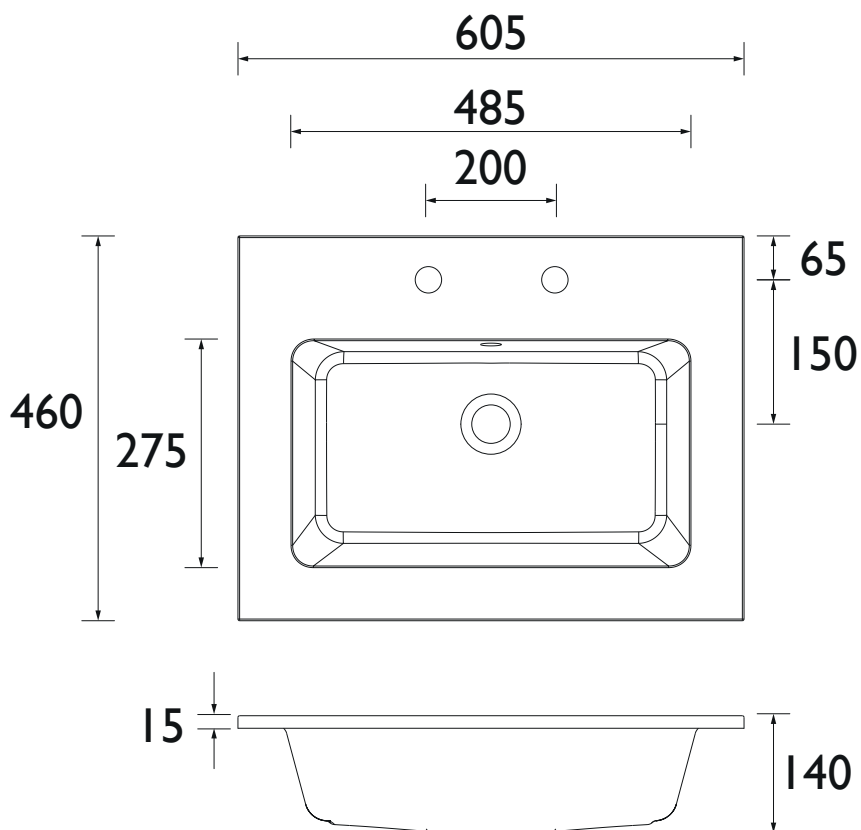

### Specification

Main Construction Material:	Cast Resin
Plumbing System Suitability:	Suitable for all plumbing systems
Finish:	White
Number of Tap Holes:	2
Inlet Centres (mm):	200
Weight (kg):	19.1
Weight Including Packaging (kg):	21.1
Assembly Required:	No
What's Included?:	1x Basin, 1x Overflow Kit with separate instructions, 1x Fitting Instructions

### Dimensions (measurements in mm)