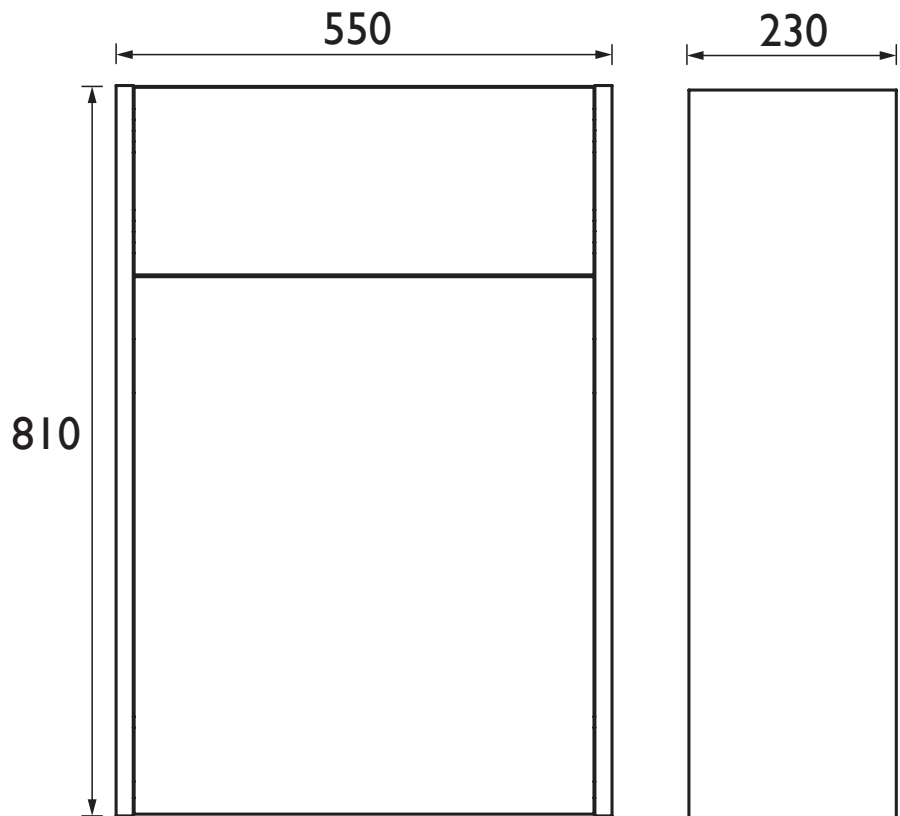

LYMBWCU550

LYNTON Furniture Range Lynton 550mm WC Unit - Midnight Blue

Specification

Main Construction Material:	MFC & MDF
Finish:	Midnight Blue
Weight (kg):	11
Weight Including Packaging (kg):	12.95
Assembly Required:	Yes
What's Included?:	x1 WC Unit, x1 Fitting Instructions

LYDGWCU550
LYCGWCU550

Dimensions (measurements in mm)

TECHNICAL DATA SHEET

HERITAGE[®] BATHROOMS

DI