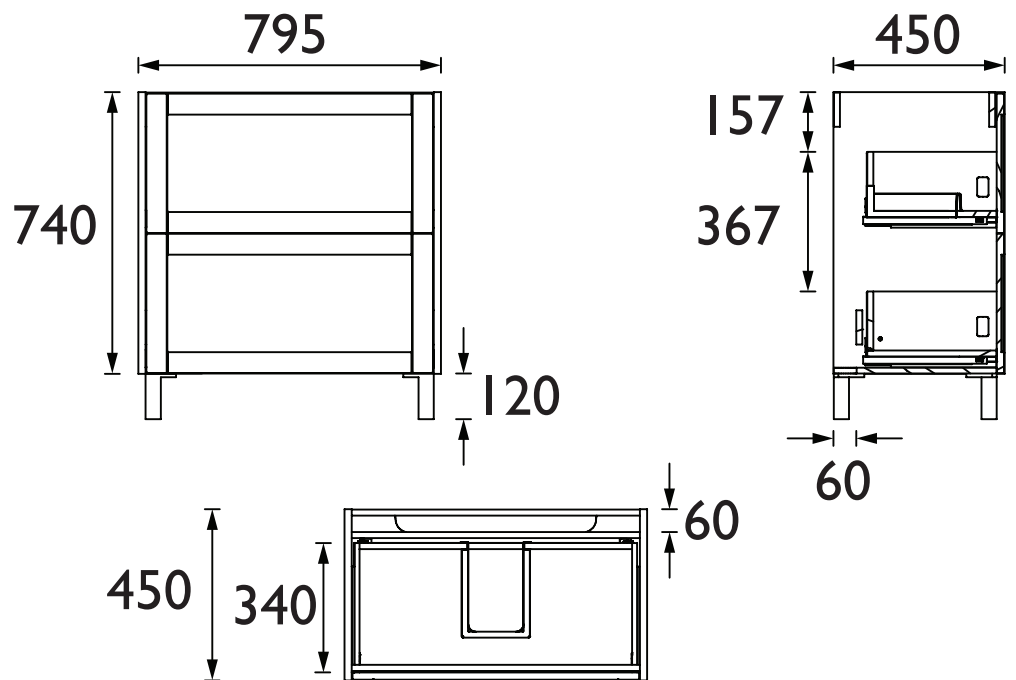

LYMB8034

LYNTON Furniture Range

Lynton 800mm Freestanding - Midnight Blue

Specification

Main Construction Material:	MDF and MFC
Finish:	Midnight Blue
Weight (kg):	34.7
Height (mm):	860
Width (mm):	795
Depth (mm):	450
Assembly Required:	No
What's Included?:	1 x Vanity Unit 4 x Plastic Legs 16 x Leg Screws 1 x Fitting Instructions

Dimensions (measurements in mm)

TECHNICAL DATA SHEET

HERITAGE[®]

BATHROOMS

DI.3