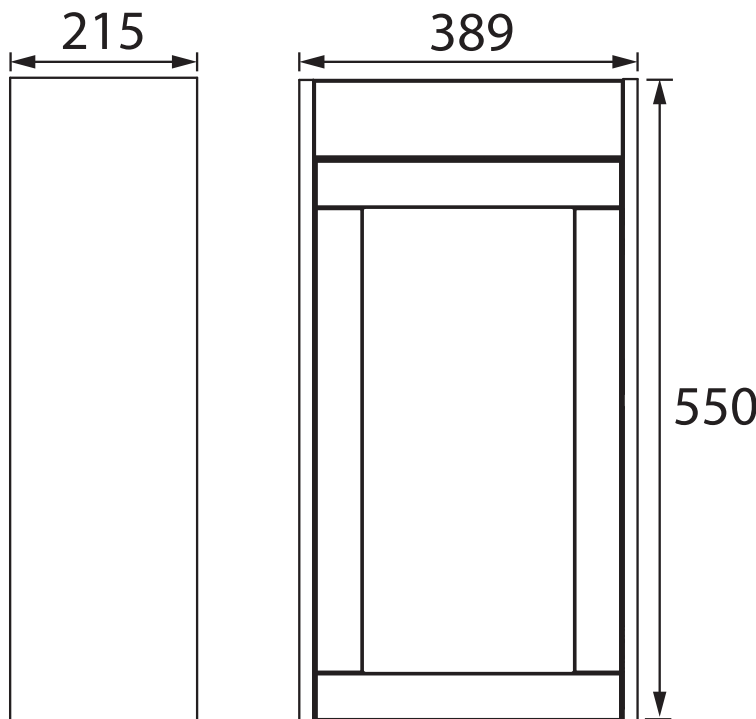

LYMB40WH

LYNTON Furniture Range

Lynton 400mm Cloakroom Unit Wall Hung - Midnight Blue

Specification

Main Construction Material:	MFC & MDF
Finish:	Midnight Blue
Weight (kg):	8.10
Weight Including Packaging (kg):	9.53
Assembly Required:	Yes
What's Included?:	1 x Vanity Unit (with pre-fitted brackets) 2 x Hanging Brackets 1 x Fitting Instructions

This Product Also Needs:

Handles
PLYW071

Variant SKUs:

LYCG40WH
LYDG40WH

Dimensions (measurements in mm)

TECHNICAL DATA SHEET

HERITAGE[®]

BATHROOMS