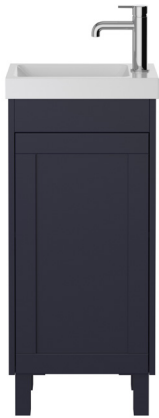

LYMB4034

LYNTON Furniture Range

Lynton 400mm Cloakroom Unit Floorstanding - Midnight Blue

Specification

Main Construction Material:	MFC & MDF
Finish:	Midnight Blue
Weight (kg):	10.61
Weight Including Packaging (kg):	12.29
Assembly Required:	Yes
What's Included?:	1 x Vanity Unit 4 x Plastic Legs 16 x Leg Screws 1 x Fitting Instructions

Features:

- Available in a selection of finishes
- Stylish yet functional storage solution
- A selection of handles to choose from to personalise your design

Product Certifications:

Additional Information: