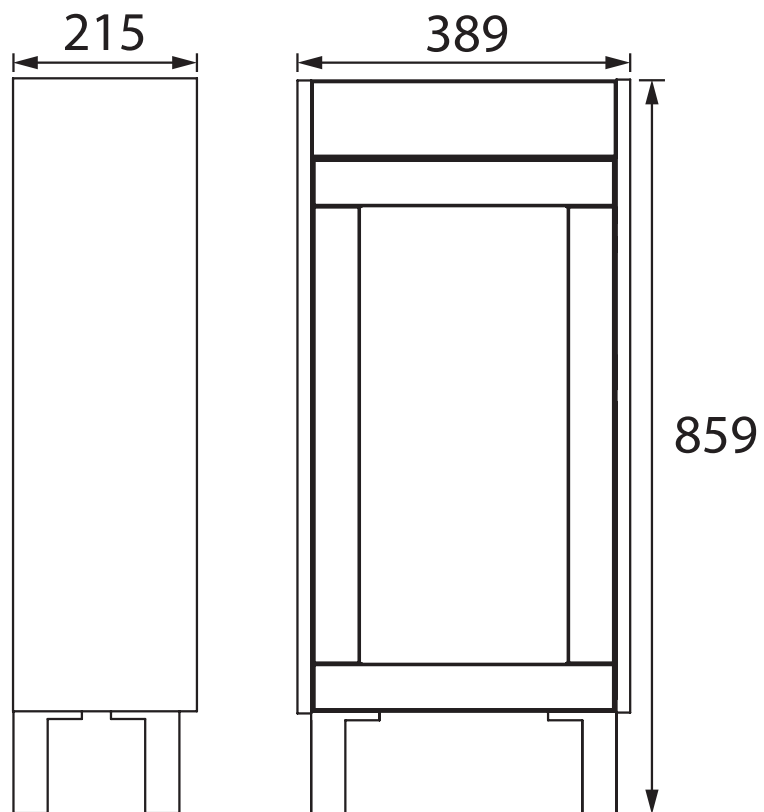

LYMB4034

LYNTON Furniture Range

Lynton 400mm Cloakroom Unit Floorstanding - Midnight Blue

Specification

Main Construction Material:	MFC & MDF
Finish:	Midnight Blue
Weight (kg):	10.61
Weight Including Packaging (kg):	12.29
Assembly Required:	Yes
What's Included?:	1 x Vanity Unit 4 x Plastic Legs 16 x Leg Screws 1 x Fitting Instructions

This Product Also Needs:

Handles
PLYW071

Variant SKUs:

LYDG4034
LYCG4034

Dimensions (measurements in mm)

TECHNICAL DATA SHEET

HERITAGE[®]

BATHROOMS