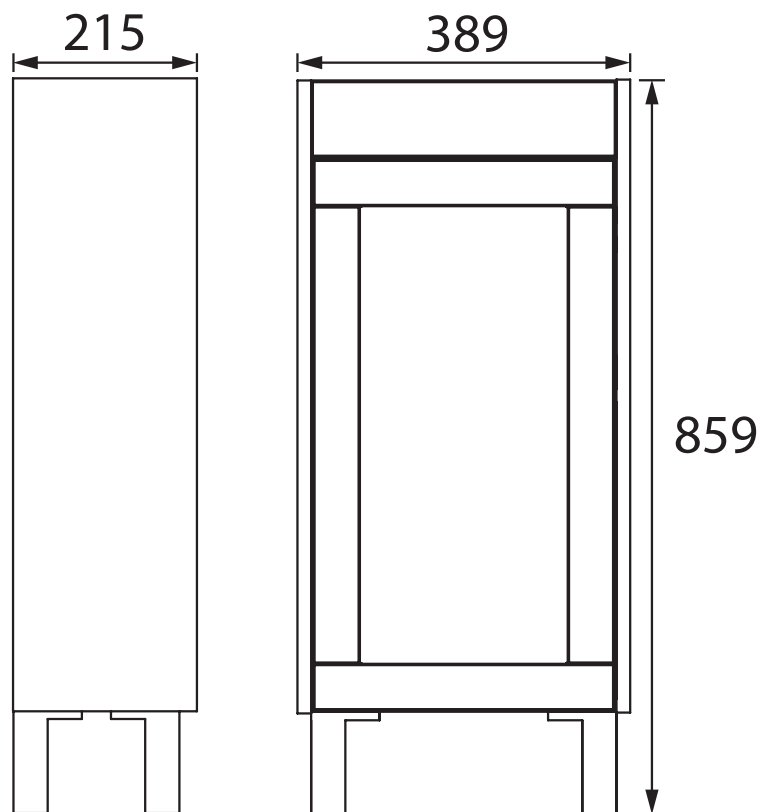

LYDG4034

LYNTON Furniture Range

Lynton 400mm Cloakroom Unit Floorstanding - Dove Grey

Specification

Main Construction Material:	MFC & MDF
Finish:	Dove Grey
Weight (kg):	9.40
Weight Including Packaging (kg):	10.96
Assembly Required:	Yes
What's Included?:	1 x Vanity Unit 4 x Plastic Legs 16 x Leg Screws 1 x Fitting Instructions

This Product Also Needs:

Handles
PLYW071

Variant SKUs:

LYCG4034
LYMB4034

Dimensions (measurements in mm)

TECHNICAL DATA SHEET

HERITAGE[®]

BATHROOMS