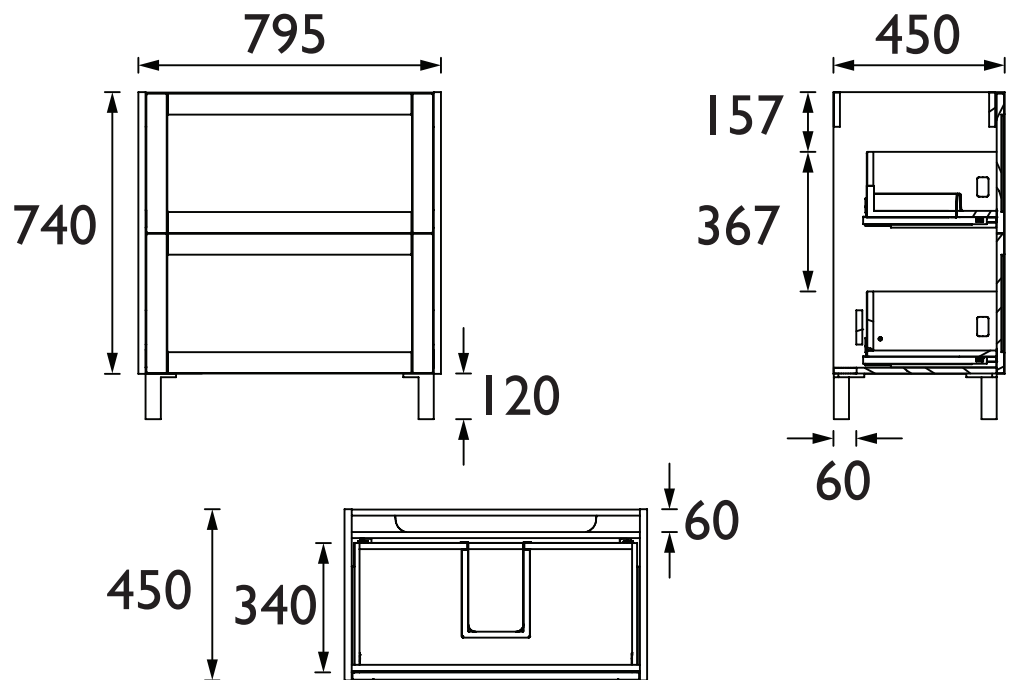

### Specification

Main Construction Material:	MDF and MFC
Finish:	Classic Green
Weight (kg):	35.2
Height (mm):	860
Width (mm):	795
Depth (mm):	450
Assembly Required:	No
What's Included?:	1 x Vanity Unit 4 x Plastic Legs 16 x Leg Screws 1 x Fitting Instructions

### Dimensions (measurements in mm)