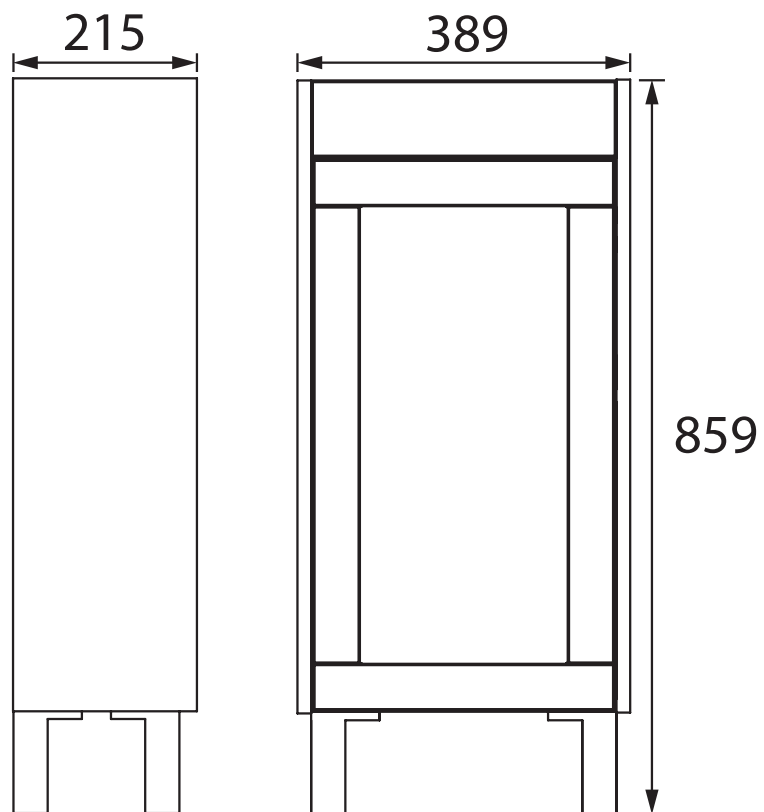

LYCG4034

LYNTON Furniture Range

Lynton 400mm Cloakroom Unit Floorstanding - Classic Green

Specification

Main Construction Material:	MFC & MDF
Finish:	Classic Green
Weight (kg):	9.40
Weight Including Packaging (kg):	10.96
Assembly Required:	Yes
What's Included?:	1 x Vanity Unit 4 x Plastic Legs 16 x Leg Screws 1 x Fitting Instructions

This Product Also Needs:

Handles
PLYW071

Variant SKUs:

LYDG4034
LYMB4034

Dimensions (measurements in mm)

TECHNICAL DATA SHEET

HERITAGE[®]

BATHROOMS