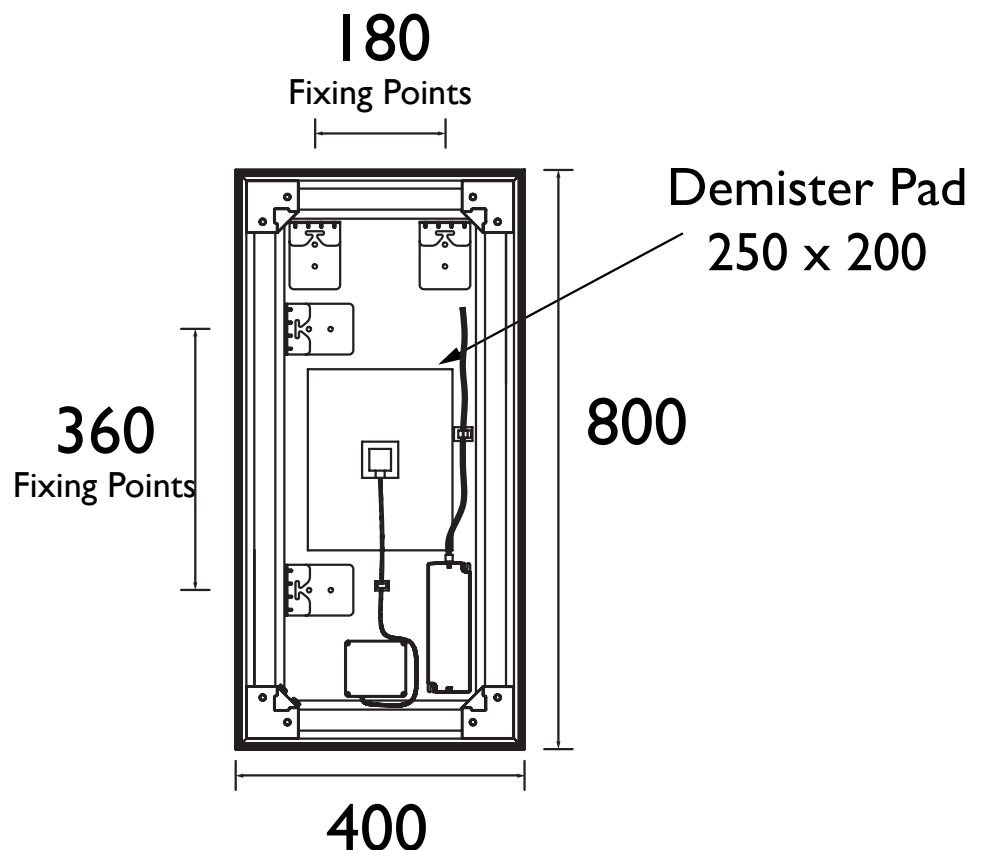

MKIG4080

KINGSTON Furniture Range Kingston Illuminated Rectangle Mirror 40X80 Vintage Gold

*Image shows Chrome Finish

Features:

- LED lighted mirror with edge-lit diffuser
- IR sensor allowing for contactless control
- On/off dimming capability
- Colour temperature changing with 3 options, 3000k, 4000k and 6500k
- Demister function

Product Certifications:

This product contains a light source of energy efficiency class F.

Additional Information:

Variant SKUs:

- MKIBL4080 - Black
- MKIG4080 - Vintage Gold

Specification

Main Construction Material:	Glass
Finish:	Vintage Gold
Weight (kg):	4.65
Assembly Required:	No
Mounting Type:	Wall Mounted
Orientation:	Landscape or Portrait
Height (mm):	800
Width (mm):	400
Total Power (w):	35
Input:	AC220 - 240v - 50/60Hz
Connection:	0.9m Power Cable
What's In The Box?	1 x Mirror 1 x Fitting Instructions 4 x Fixing Plates (2 x Landscape & 2 x Portrait) 2 x Wall Plugs and Screws

Dimensions (measurements in mm)

TECHNICAL DATA SHEET

HERITAGE[®] BATHROOMS

DI