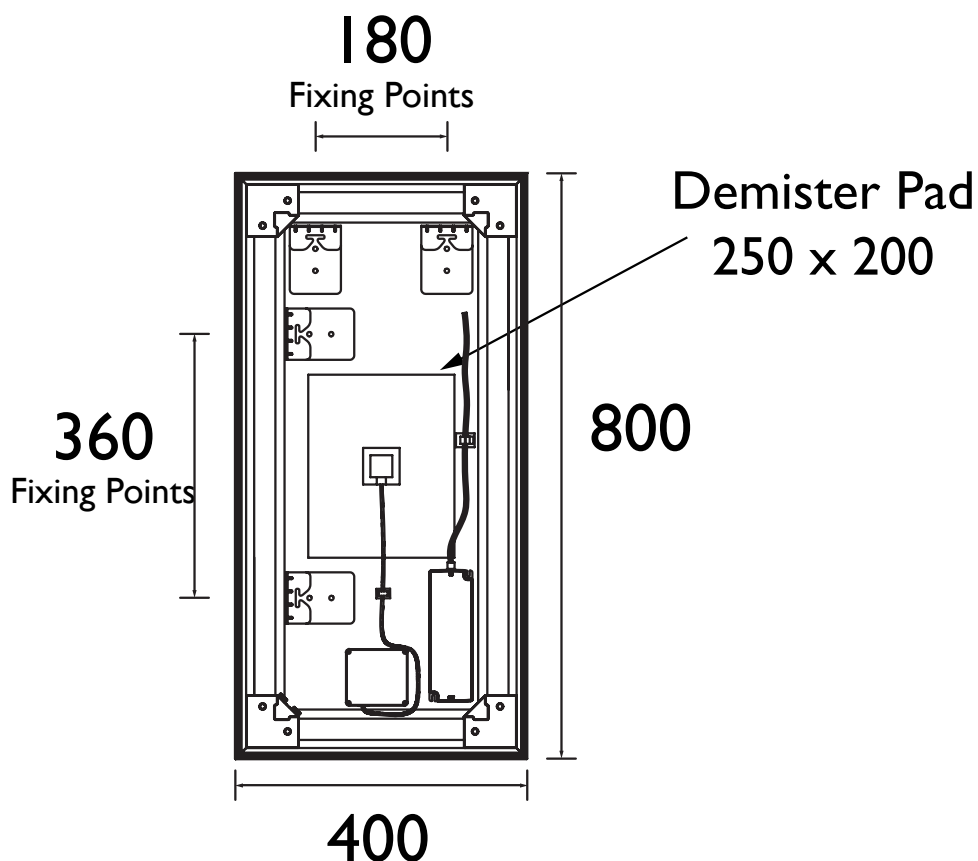

MKIBL4080

KINGSTON Furniture Range Kingston Illuminated Rectangle Mirror 40X80 Black

*Image shows Chrome Finish

Features:

- LED lighted mirror with edge-lit diffuser
- IR sensor allowing for contactless control
- On/off dimming capability
- Colour temperature changing with 3 options, 3000k, 4000k and 6500k
- Demister function

Product Certifications:

This product contains a light source of energy efficiency class F.

Additional Information:

Variant SKUs:

- MKIC4080 - Chrome

Specification

Main Construction Material:	Glass
Finish:	Black
Weight (kg):	4.65
Assembly Required:	No
Mounting Type:	Wall Mounted
Orientation:	Landscape and Portrait
Height (mm):	800
Width (mm):	400
Total Power (w):	35
Input:	AC220 - 240v - 50/60Hz
Connection:	0.9m Power Cable
What's In The Box?	1 x Mirror 1 x Fitting Instructions 4 x Fixing Plates (2 x Landscape & 2 x Portrait) 2 x Wall Plugs and Screws

Dimensions (measurements in mm)

TECHNICAL DATA SHEET

HERITAGE[®] BATHROOMS

DI