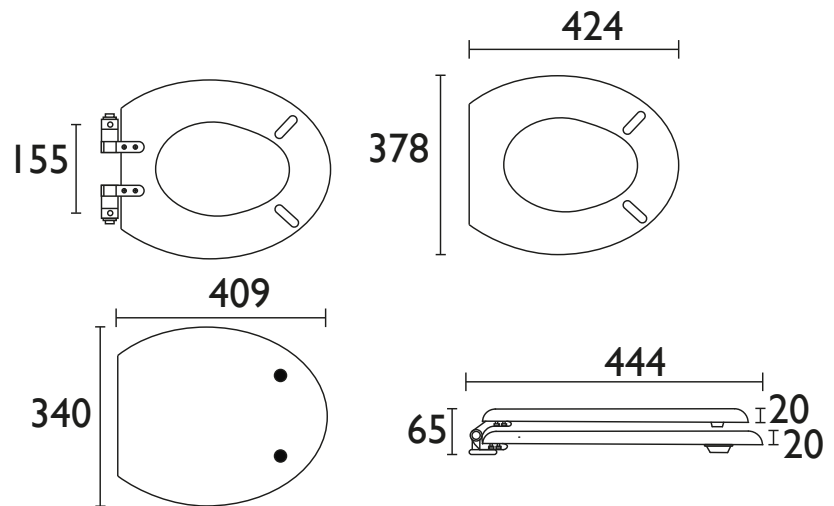

TSBLA100SC

HERITAGE Furniture Range Toilet Seat Soft Close Gold Hinges - Black

Specification

Main Construction Material:	MDF
Finish:	Black
Weight (kg):	3.35
Weight Including Packaging (kg):	3.61
Assembly Required:	Yes
What's Included?:	x1 Toilet Seat, x2 Hinges, x4 Buffers, x1 Fitting Instructions

Dimensions (measurements in mm)

TECHNICAL DATA SHEET

HERITAGE[®] BATHROOMS

DI