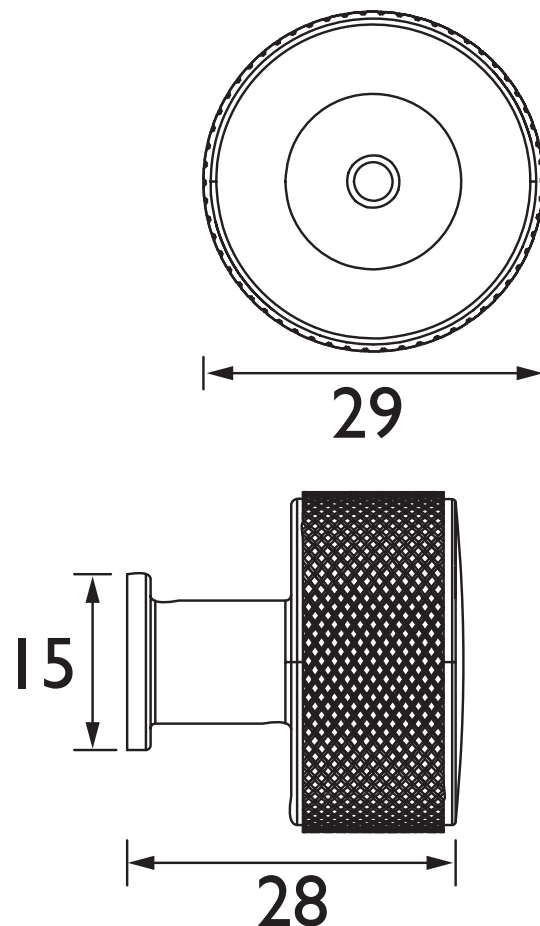

AHCI10

Heritage Accessory Range

Round Knob 29mm Chrome

Specification

Contemporary or Traditional:	Contemporary
Main Construction Material:	Zamak
Height (mm):	29
Width (mm):	29
Depth (mm):	28
What's in the box?:	1 x Handle 1 x 25mm Snap-off Screw 1 x 45mm Snap-off Screw

Features:

- Available in a selection of finishes

Additional Information:

Variant SKUs:

- AHBB110 - Brushed Brass
- AHBN110 - Brushed Nickel
- AHBL110 - Black

Dimensions (measurements in mm)

TECHNICAL DATA SHEET