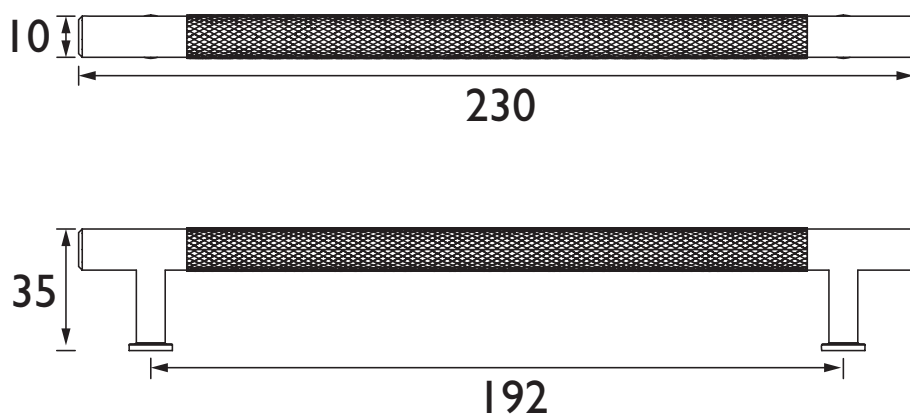

AHBL109

Heritage Accessory Range

Bar Handle 192mm Black

Specification

Contemporary or Traditional:	Contemporary
Main Construction Material:	Zamak
Height (mm):	10
Width (mm):	230
Depth (mm):	35
What's in the box?:	1 x Handle 2 x 25mm Snap-off Screw 2 x 45mm Snap-off Screw

Features:

- Available in a selection of finishes

Additional Information:

Variant SKUs:

AHCI09 - Chrome

AHBB109 - Brushed Brass

Dimensions (measurements in mm)

TECHNICAL DATA SHEET