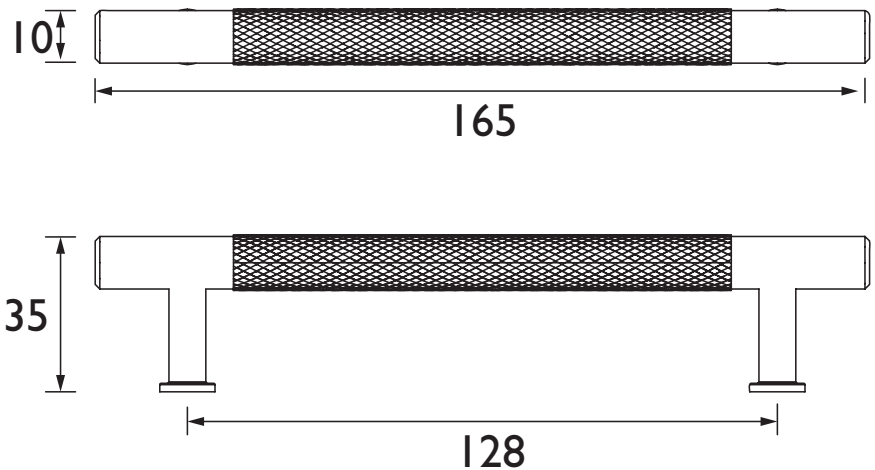

AHBL108

Heritage Accessory Range

Pull Handle 128mm Black

Specification

Contemporary or Traditional:	Contemporary
Main Construction Material:	Zamak
Height (mm):	10
Width (mm):	165
Depth (mm):	35
What's in the box?:	1 x Handle 2 x 25mm Snap-off Screw 2 x 45mm Snap-off Screw

Features:

- Available in a selection of finishes

Additional Information:

Variant SKUs:

AHCI08 - Chrome

AHBB108 - Brushed Brass

Dimensions (measurements in mm)

TECHNICAL DATA SHEET