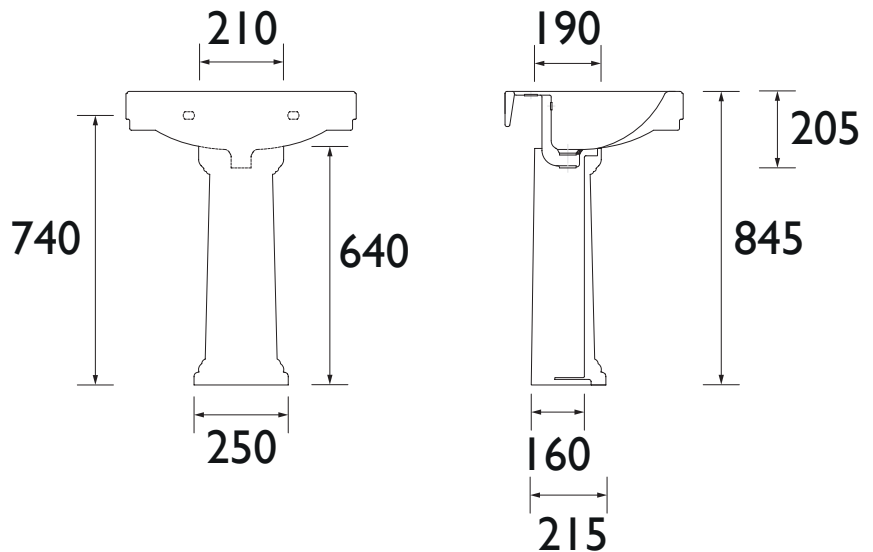

Specification

Main Construction Material:	Vitreous China
Plumbing System Suitability:	Suitable for all plumbing systems
Finish:	White
Weight (kg):	10.7
Weight Including Packaging (kg):	12.25
Assembly Required:	No
What's Included?:	1x Pedestal, 1x Fitting Instructions

Dimensions (measurements in mm)

Features:

- Concealed fixings

Product Certifications:

Additional Information:

This Product is Shown With:

This Product Also Needs:

Hatton Basins, choose from:

- PHAVV05 - 2 Tap Hole Basin
- PHAVV051 - 1 Tap Hole Basin
- PHAW053 - 3 Tap Hole Basin