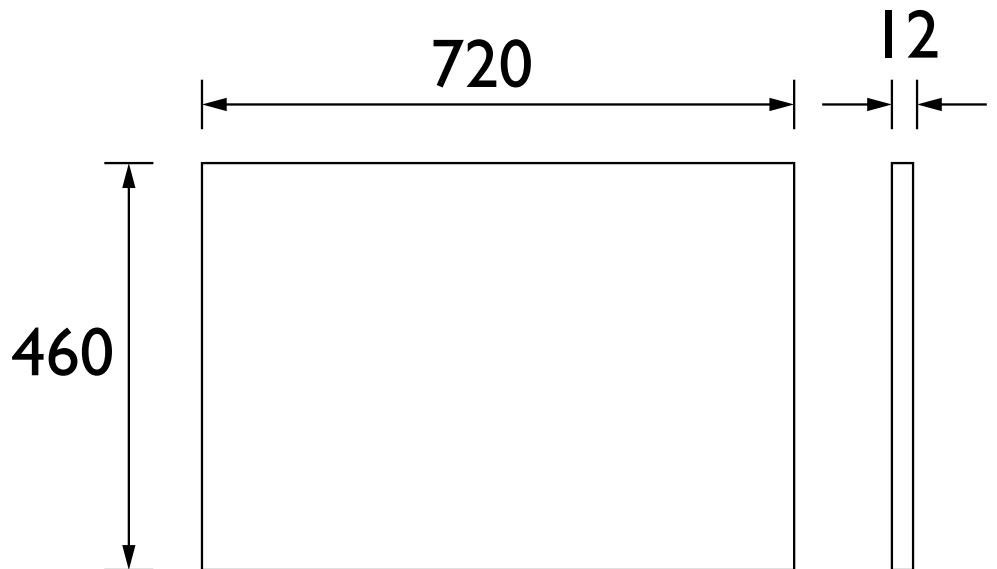

WTKWHCL700

CAVERSHAM Furniture Range

Caversham 700mm Worktop - White Marble Compact Laminate

Specification

Main Construction Material:	Compact Laminate
Finish:	White Marble
Weight (kg):	5
Height (mm):	12
Width (mm):	720
Depth (mm):	460
Assembly Required:	No
What's Included?:	1 x White Marble Worktop 1 x Fitting Instructions

Features:

- Compact Laminate

Product Certifications:

Additional Information:

Variant SKUs:

- WTOAK700 - Oak
- WTKDCCL700 - Dark Concrete

Dimensions (measurements in mm)

TECHNICAL DATA SHEET