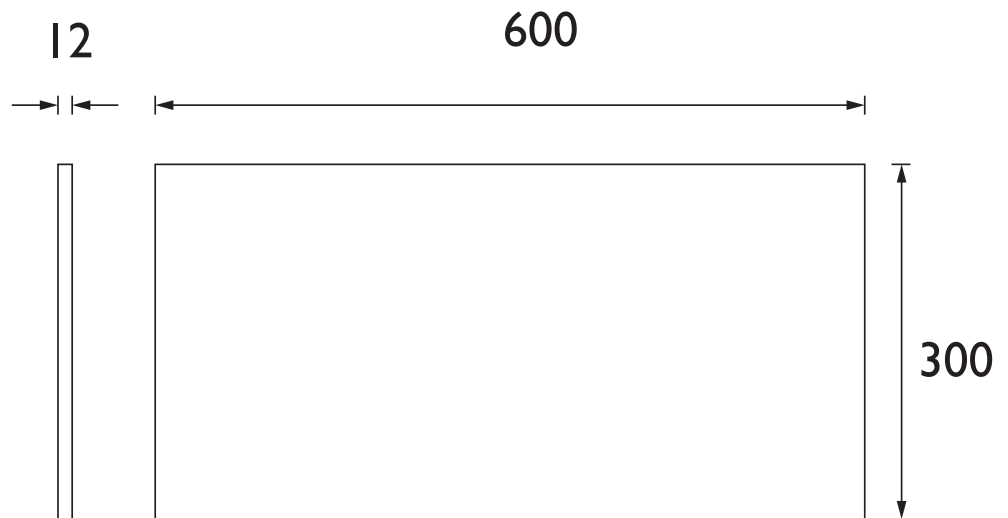

WTKWHCL600

CAVERSHAM Furniture Range Caversham 600mm WC Worktop - White Marble effect Compact Laminate

Specification

Main Construction Material:	Compact Laminate
Finish:	White Marble effect
Weight (kg):	3
Height (mm):	12
Width (mm):	600
Depth (mm):	300
Assembly Required:	No
What's Included?:	1 x Worktop 1 x Fitting Instructions

Features:

- Compact Laminate

Product Certifications:

Additional Information:

Variant SKUs:

- WTKDCCL600 - Dark Concrete effect
- WTKOAK600 - Oak effect

Dimensions (measurements in mm)

TECHNICAL DATA SHEET