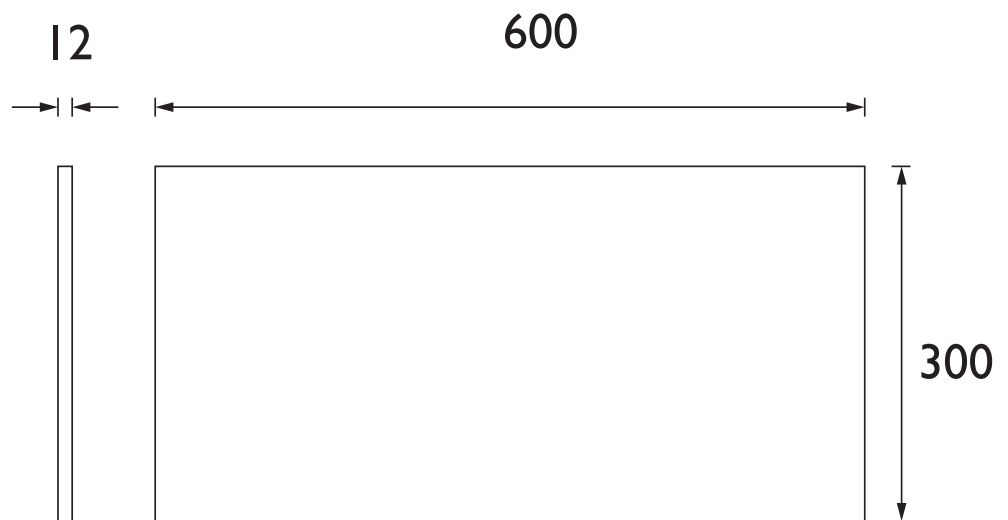

WTKWHCL600

CAVERSHAM Furniture Range

Caversham 600mm WC Worktop - White Marble Compact Laminate

Specification

Main Construction Material:	Compact Laminate
Finish:	White Marble
Weight (kg):	3
Height (mm):	12
Width (mm):	600
Depth (mm):	300
Assembly Required:	No
What's Included?:	1 x Worktop 1 x Fitting Instructions

Features:

- Compact Laminate

Product Certifications:

Additional Information:

Variant SKUs:

- WTKDCCL600 - Dark Concrete
- WTKOAK600 - Oak

Dimensions (measurements in mm)

TECHNICAL DATA SHEET