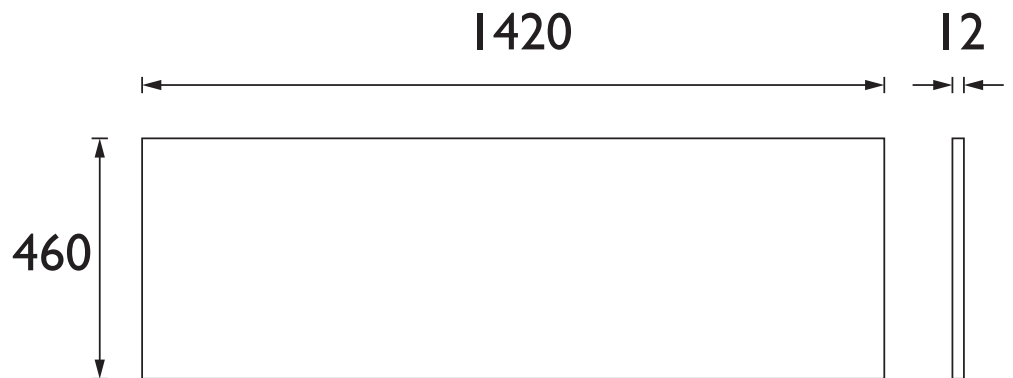

TECHNICAL DATA SHEET

HERITAGE®

BATHROOMS

DI