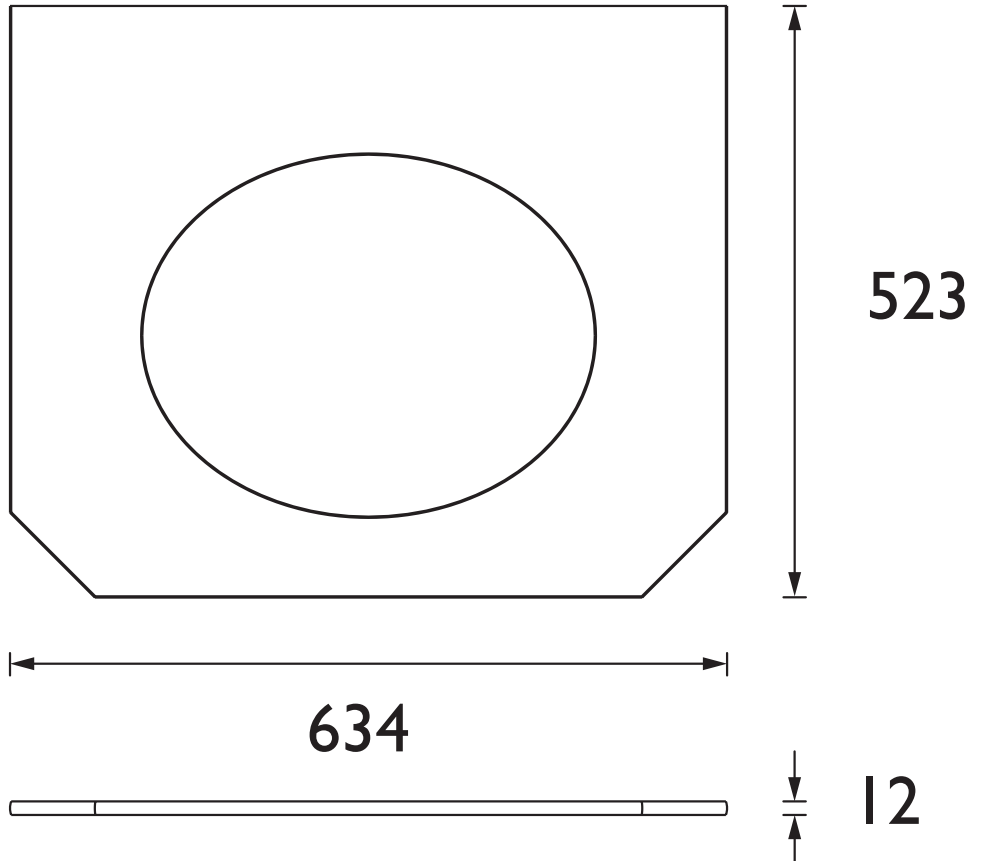

### Specification

Main Construction Material:	Compact Laminate
Finish:	White Marble
Weight (kg):	6
Height (mm):	12
Width (mm):	634
Depth (mm):	523
Assembly Required:	No
What's Included?:	1 x Worktop 1 x Fitting Instructions

### Dimensions (measurements in mm)