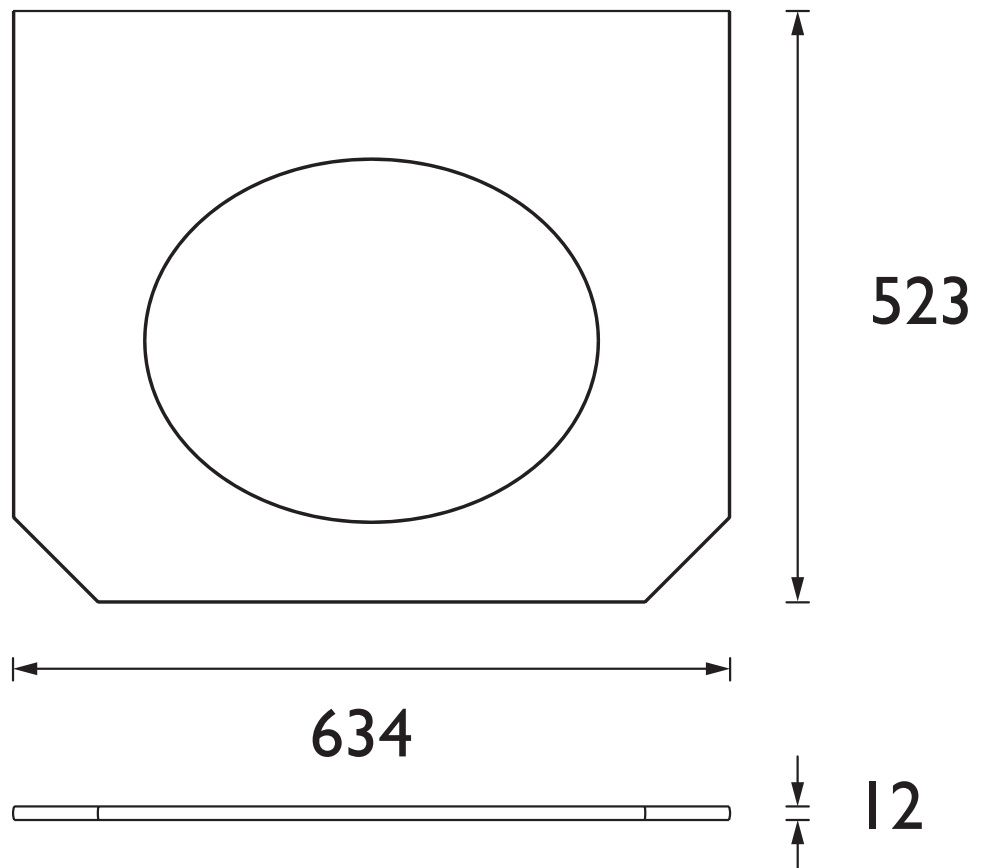

WTKGRADCCL600

CAVERSHAM Furniture Range Caversham 600mm worktop for Granley - Dark Concrete Compact Laminate

Specification

Main Construction Material:	Compact Laminate
Finish:	Dark Concrete
Weight (kg):	6
Height (mm):	12
Width (mm):	634
Depth (mm):	523
Assembly Required:	No
What's Included?:	1 x Worktop 1 x Fitting Instructions

Features:

- Compact Laminate

Product Certifications:

Additional Information:

Variant SKUs:

- WTKGRAWHCL600 - White Marble

Dimensions (measurements in mm)

TECHNICAL DATA SHEET