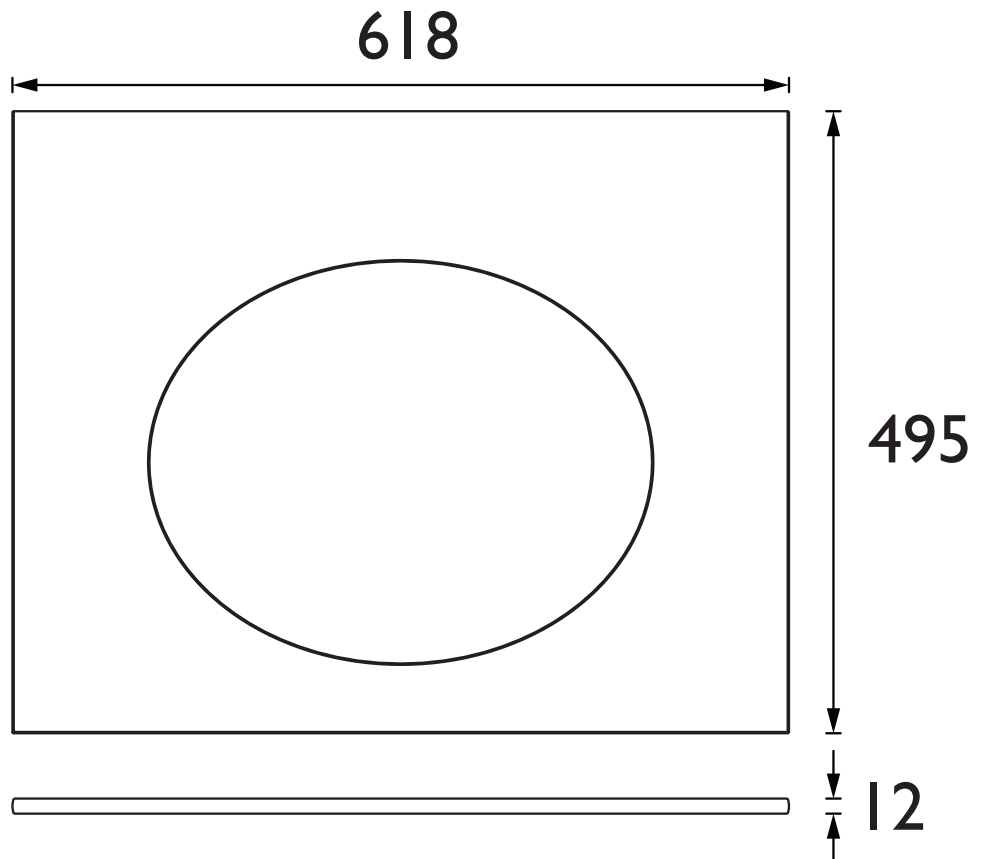

### Specification

Main Construction Material:	Compact Laminate
Finish:	Dark Concrete
Weight (kg):	5
Height (mm):	12
Width (mm):	618
Depth (mm):	495
Assembly Required:	No
What's Included?:	1 x Worktop 1 x Fitting Instructions

### Dimensions (measurements in mm)