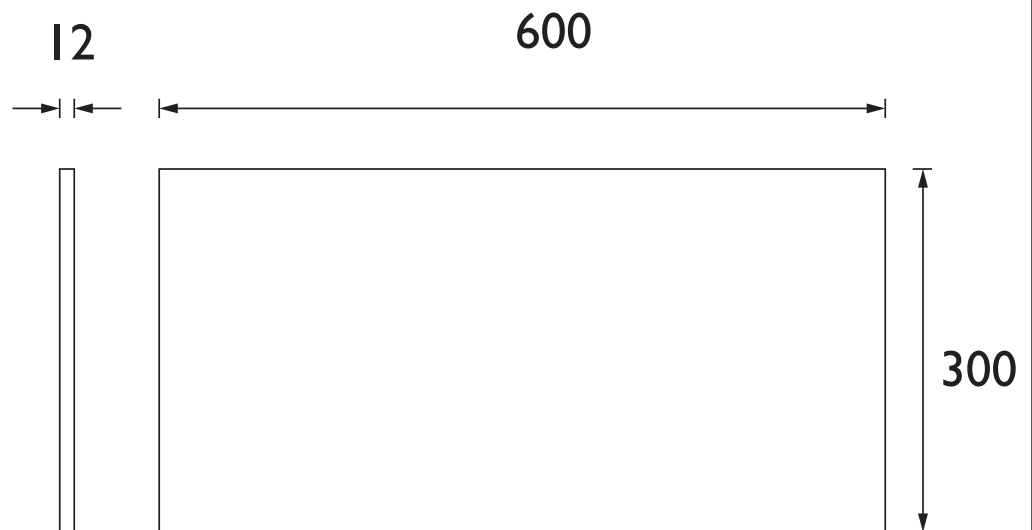

WTKDCCL600

CAVERSHAM Furniture Range

Caversham 600mm WC Worktop - Dark Concrete Compact Laminate

Specification

Main Construction Material:	Compact Laminate
Finish:	Dark Concrete
Weight (kg):	3
Height (mm):	12
Width (mm):	600
Depth (mm):	300
Assembly Required:	No
What's Included?:	1 x Worktop 1 x Fitting Instructions

Features:

- Compact Laminate

Product Certifications:

Additional Information:

Variant SKUs:

- WTKOAK600 - Oak
- WTKWHCL600 - White Marble

Dimensions (measurements in mm)

TECHNICAL DATA SHEET