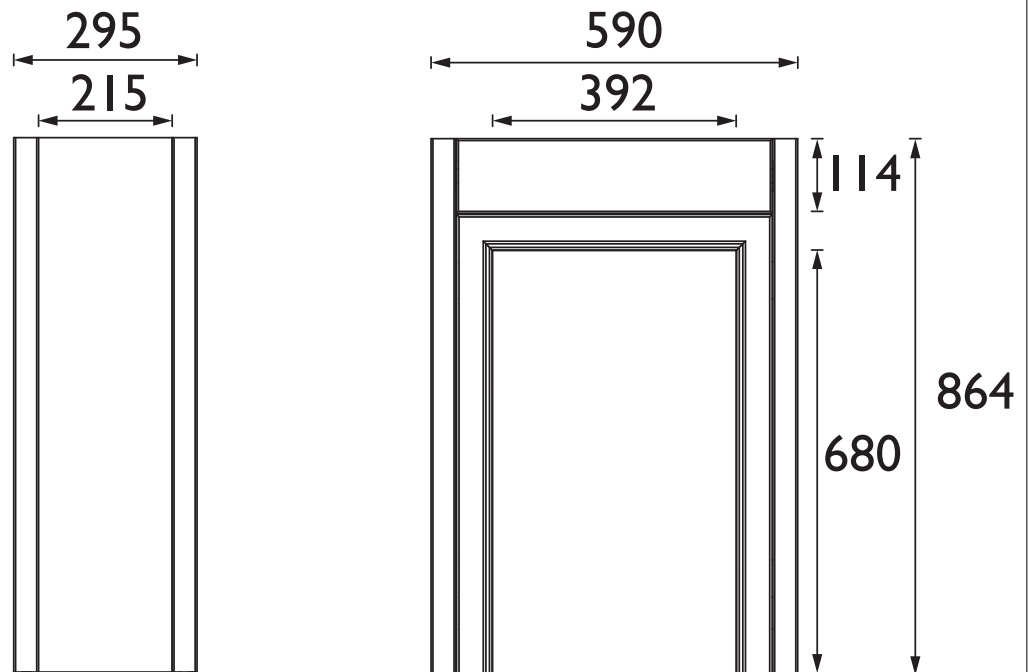

KMBWCU600

CAVERSHAM Furniture Range Caversham 600mm WC Unit - Maritime Blue

Specification

Main Construction Material:	MFC and MDF
Finish:	Maritime Blue
Weight (kg):	15.9
Height (mm):	864
Width (mm):	590
Depth (mm):	295
Assembly Required:	No
What's Included?:	1 x WC Unit 1 x Fitting Instructions

- CFC32 - Classic Dual Flush Push Button Concealed Cistern
- PCNWF00 - Clinton Back-To-Wall Pan

This Product Also Needs:

- Worktop

Variant SKUs:

- KCHWCU600 - Chantilly
- KGRWCU600 - Graphite

Dimensions (measurements in mm)